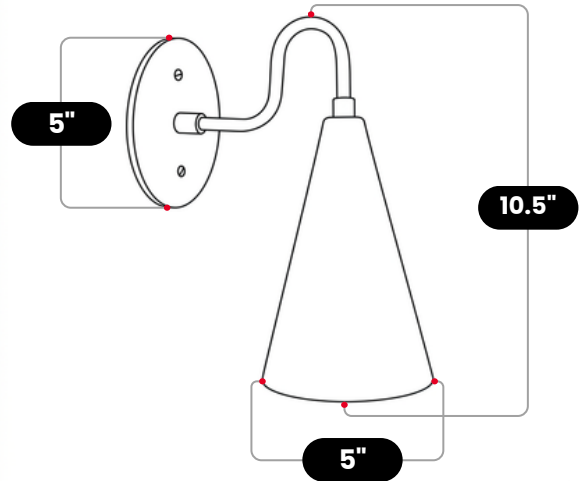

# BrassBeam

WHITE CONE WALL LIGHT

Matt White

MATERIAL	Pure Brass
MOUNT TYPE	Wall Mounted
HEIGHT	10.5" (26.67cm)
WIDTH	5" (12.7cm)
DEPTH	8" (20.32cm)
BACKPLATE DIAMETER	5" (12.7 cm)
BULB TYPE	E12 (US) / E14 (EU)
VOLTAGE	110-120V / 220-230V
MAX WATTAGE	50W (LED / Halogen)
DIMMABLE	With Dimmable Dimmer
BULB INCLUDED	No
IP RATING	IP20
LIGHT DIRECTION	Downlight
MOUNTING	Hardwired