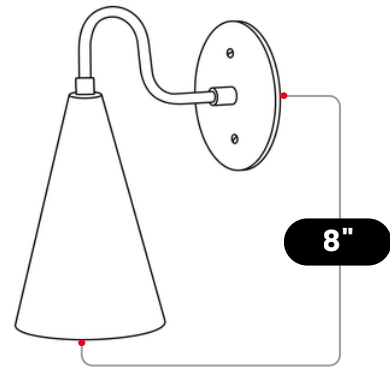

# BrassBeam

WHITE CONE WALL LIGHT

Matt White

MATERIAL	Pure Brass
MOUNT TYPE	Wall Mounted
HEIGHT	10.5" (26.67cm)
WIDTH	5" (12.7cm)
DEPTH	8" (20.32cm)
BACKPLATE DIAMETER	5" (12.7 cm)
BULB TYPE	E12 (US) / E14 (EU)
VOLTAGE	110-120V / 220-230V
MAX WATTAGE	50W (LED / Halogen)
DIMMABLE	With Dimmable Dimmer
BULB INCLUDED	No
IP RATING	IP20
LIGHT DIRECTION	Downlight
MOUNTING	Hardwired