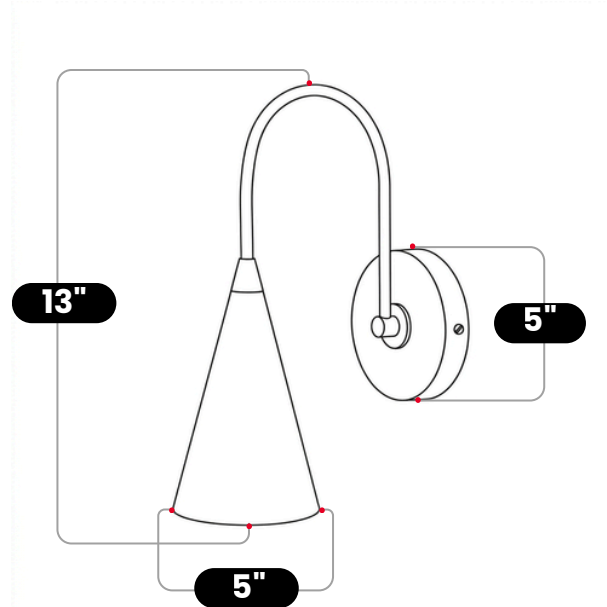

BrassBeam

WHITE CONE LONG ARM WALL LIGHT

Matt White

| | |
|--------------------|----------------------|
| MATERIAL | Pure Brass |
| MOUNT TYPE | Wall Mounted |
| HEIGHT | 13" (33.02cm) |
| WIDTH | 5" (12.7cm) |
| DEPTH | 9" (22.86cm) |
| BACKPLATE DIAMETER | 5" (12.7cm) |
| BULB TYPE | E26 (US) / E27 (EU) |
| VOLTAGE | 110-120V / 220-230V |
| MAX WATTAGE | 50W (LED / Halogen) |
| DIMMABLE | With Dimmable Dimmer |
| BULB INCLUDED | No |
| IP RATING | IP20 |
| LIGHT DIRECTION | Downlightt |
| MOUNTING | Hardwired |