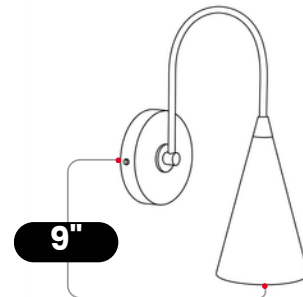

BrassBeam

WHITE CONE LONG ARM WALL LIGHT

Matt White

| | |
|--------------------|----------------------|
| MATERIAL | Pure Brass |
| MOUNT TYPE | Wall Mounted |
| HEIGHT | 13" (33.02cm) |
| WIDTH | 5" (12.7cm) |
| DEPTH | 9" (22.86cm) |
| BACKPLATE DIAMETER | 5" (12.7cm) |
| BULB TYPE | E26 (US) / E27 (EU) |
| VOLTAGE | 110-120V / 220-230V |
| MAX WATTAGE | 50W (LED / Halogen) |
| DIMMABLE | With Dimmable Dimmer |
| BULB INCLUDED | No |
| IP RATING | IP20 |
| LIGHT DIRECTION | Downlightt |
| MOUNTING | Hardwired |