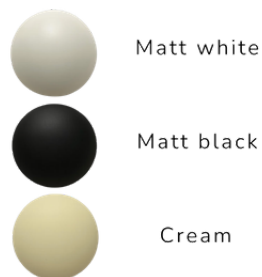

Available Finishes :

Product Notes :

1) Bulbs are not included. 2) Each Brass Beam fixture is handcrafted, making every piece unique. 3) Custom finishes and sizes available upon request. 4) All items are made to order, standard production time applies. 5) Visit [Brass Beam](https://www.brassbeam.com) product care and warranty information

BrassBeam

Handcrafted Brass Lighting

info@brassbeam.com