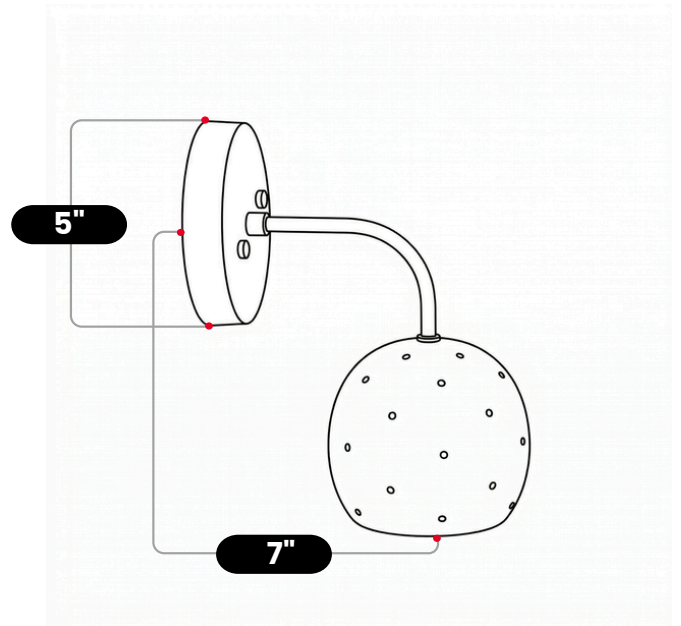

# BrassBeam

WHITE BALL PERFORATED WALL SCONCE

Matt White

MATERIAL	Pure Brass
MOUNT TYPE	Wall Mounted
HEIGHT	10" (25.4cm)
WIDTH	5" (12.7cm)
DEPTH	7" (17.78cm)
BACKPLATE DIAMETER	5" (12.7 cm)
BULB TYPE	E12 (US) / E14 (EU)
VOLTAGE	110-120V / 220-230V
MAX WATTAGE	75W (LED / Halogen)
DIMMABLE	With Dimmable Dimmer
BULB INCLUDED	No
IP RATING	IP20
LIGHT DIRECTION	Downlight
MOUNTING	Hardwired