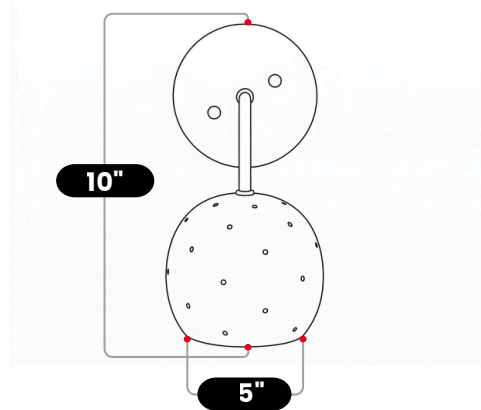

# BrassBeam

WHITE BALL PERFORATED WALL SCONCE

Matt White

MATERIAL	Pure Brass
MOUNT TYPE	Wall Mounted
HEIGHT	10" (25.4cm)
WIDTH	5" (12.7cm)
DEPTH	7" (17.78cm)
BACKPLATE DIAMETER	5" (12.7 cm)
BULB TYPE	E12 (US) / E14 (EU)
VOLTAGE	110-120V / 220-230V
MAX WATTAGE	75W (LED / Halogen)
DIMMABLE	With Dimmable Dimmer
BULB INCLUDED	No
IP RATING	IP20
LIGHT DIRECTION	Downlight
MOUNTING	Hardwired