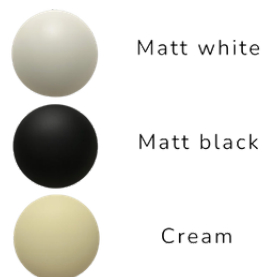

# BrassBeam

WHITE BALL PERFORATED WALL SCONCE

Matt White

MATERIAL	Pure Brass
MOUNT TYPE	Wall Mounted
HEIGHT	10" (25.4cm)
WIDTH	5" (12.7cm)
DEPTH	7" (17.78cm)
BACKPLATE DIAMETER	5" (12.7 cm)
BULB TYPE	E12 (US) / E14 (EU)
VOLTAGE	110-120V / 220-230V
MAX WATTAGE	75W (LED / Halogen)
DIMMABLE	With Dimmable Dimmer
BULB INCLUDED	No
IP RATING	IP20
LIGHT DIRECTION	Downlight
MOUNTING	Hardwired

## Available Finishes :