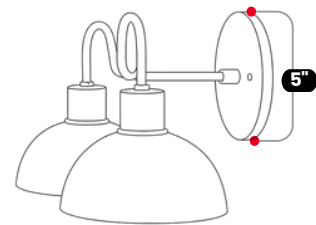

BrassBeam

Vanity Light - White Round Dome

Matt White

MATERIAL	Pure Brass & Metal
MOUNT TYPE	Wall Mounted
HEIGHT	8" (20.32 cm)
WIDTH	16" (40.64 cm)
DEPTH	7.5" (19.05 cm)
BACKPLATE DIAMETER	5" (12.7 cm)
BULB TYPE	E12 (US) / E14 (EU)
VOLTAGE	110-120V / 220-230V
MAX WATTAGE	75W (LED / Halogen)
DIMMABLE	With Dimmable Dimmer
BULB INCLUDED	No
IP RATING	Ip20
LIGHT DIRECTION	Downlight
MOUNTING	Hardwired