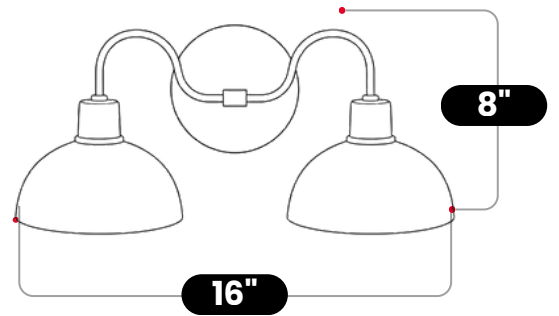

BrassBeam

Vanity Light - White Round Dome

Matt White

MATERIAL	Pure Brass & Metal
MOUNT TYPE	Wall Mounted
HEIGHT	8" (20.32 cm)
WIDTH	16" (40.64 cm)
DEPTH	7.5" (19.05 cm)
BACKPLATE DIAMETER	5" (12.7 cm)
BULB TYPE	E12 (US) / E14 (EU)
VOLTAGE	110-120V / 220-230V
MAX WATTAGE	75W (LED / Halogen)
DIMMABLE	With Dimmable Dimmer
BULB INCLUDED	No
IP RATING	Ip20
LIGHT DIRECTION	Downlight
MOUNTING	Hardwired