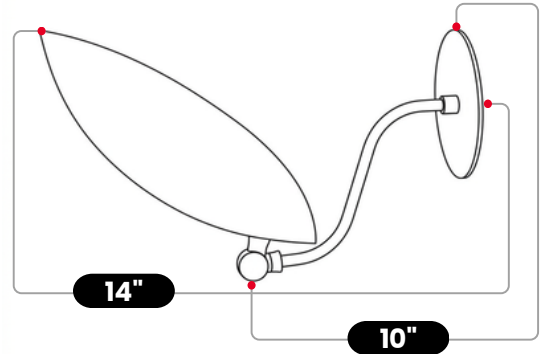

BrassBeam

UPWARD CURVED WALL LAMP

Matt White

MATERIAL	Pure Brass
MOUNT TYPE	Wall Mounted
HEIGHT	10" (25.4cm)
WIDTH	9" (22.86cm)
DEPTH	14" (35.56cm)
BACKPLATE DIAMETER	5" (12.7cm)
BULB TYPE	E12 (US) / E14 (EU)
VOLTAGE	110-120V / 220-230V
MAX WATTAGE	50W (LED / Halogen)
DIMMABLE	With Dimmable Dimmer
BULB INCLUDED	No
IP RATING	IP20
LIGHT DIRECTION	Uplight
MOUNTING	Hardwired