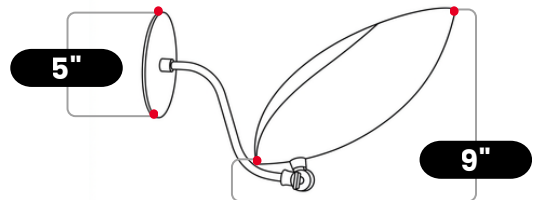

BrassBeam

UPWARD CURVED WALL LAMP

Matt White

MATERIAL	Pure Brass
MOUNT TYPE	Wall Mounted
HEIGHT	10" (25.4cm)
WIDTH	9" (22.86cm)
DEPTH	14" (35.56cm)
BACKPLATE DIAMETER	5" (12.7cm)
BULB TYPE	E12 (US) / E14 (EU)
VOLTAGE	110-120V / 220-230V
MAX WATTAGE	50W (LED / Halogen)
DIMMABLE	With Dimmable Dimmer
BULB INCLUDED	No
IP RATING	IP20
LIGHT DIRECTION	Uplight
MOUNTING	Hardwired