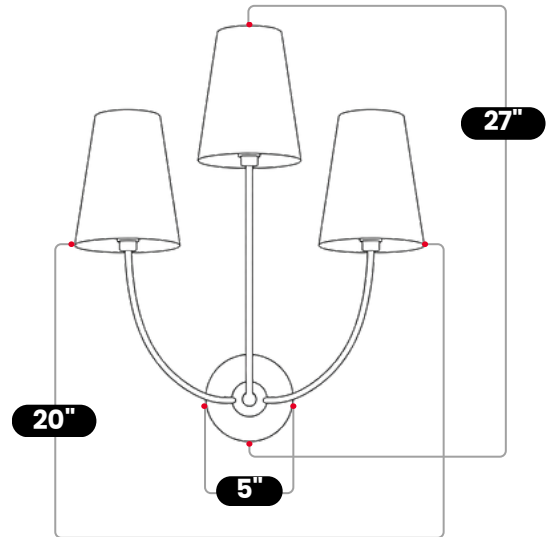

# BrassBeam

TRIPLE LINEN SHADE WALL LAMP

Matt Black

MATERIAL	Pure Brass
MOUNT TYPE	Wall Mounted
HEIGHT	27"(68.58cm)
WIDTH	20"(50.8cm)
DEPTH	12.5"(31.75cm)
BACKPLATE DIAMETER	5"(12.7cm)
BULB TYPE	E12 (US) / (E14 EU)
VOLTAGE	110-120V / 220-230V
MAX WATTAGE	50W (LED / Halogen)
DIMMABLE	With Dimmable Dimmer
BULB INCLUDED	No
IP RATING	IP20
LIGHT DIRECTION	Upward
MOUNTING	Hardwired