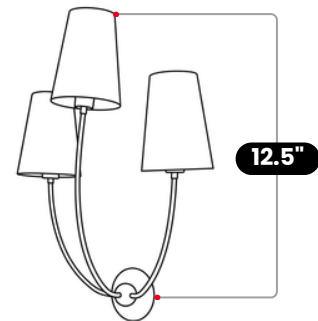

# BrassBeam

TRIPLE LINEN SHADE WALL LAMP

Matt Black

MATERIAL	Pure Brass
MOUNT TYPE	Wall Mounted
HEIGHT	27"(68.58cm)
WIDTH	20"(50.8cm)
DEPTH	12.5"(31.75cm)
BACKPLATE DIAMETER	5"(12.7cm)
BULB TYPE	E12 (US) / (E14 EU)
VOLTAGE	110-120V / 220-230V
MAX WATTAGE	50W (LED / Halogen)
DIMMABLE	With Dimmable Dimmer
BULB INCLUDED	No
IP RATING	IP20
LIGHT DIRECTION	Upward
MOUNTING	Hardwired