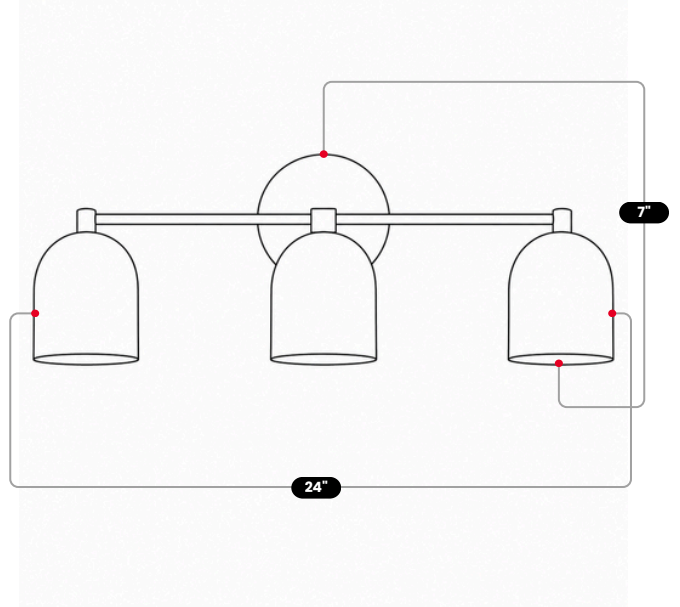

# BrassBeam

## TRIPLE DOME WALL VANITY LIGHT

Raw Brass & Cream Shade

MATERIAL	Pure Brass
MOUNT TYPE	Wall Mounted
HEIGHT	7" (17.78 cm)
WIDTH	24" (60.96 cm)
DEPTH	7" (17.78 cm)
BACKPLATE DIAMETER	5" (12.7 cm)
BULB TYPE	E12 (US) / E14 (EU)
VOLTAGE	110-120V / 220-230V
MAX WATTAGE	75W (LED / Halogen)
DIMMABLE	With Dimmable Dimmer
BULB INCLUDED	No
IP RATING	IP20
LIGHT DIRECTION	Downlight
MOUNTING	Hardwired