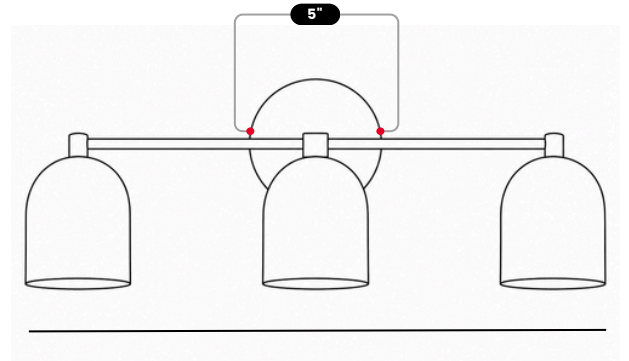

# BrassBeam

## TRIPLE DOME WALL VANITY LIGHT

Raw Brass & Cream Shade

MATERIAL	Pure Brass
MOUNT TYPE	Wall Mounted
HEIGHT	7" (17.78 cm)
WIDTH	24" (60.96 cm)
DEPTH	7" (17.78 cm)
BACKPLATE DIAMETER	5" (12.7 cm)
BULB TYPE	E12 (US) / E14 (EU)
VOLTAGE	110-120V / 220-230V
MAX WATTAGE	75W (LED / Halogen)
DIMMABLE	With Dimmable Dimmer
BULB INCLUDED	No
IP RATING	IP20
LIGHT DIRECTION	Downlight
MOUNTING	Hardwired