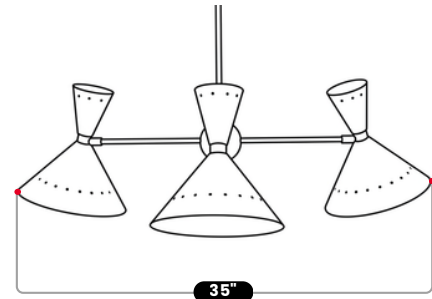

BrassBeam

THREE ARM PERFORATED PENDANT LIGHT

Matt Black

MATERIAL	Pure Brass
MOUNT TYPE	Ceiling Mounted
HEIGHT	25"(63.5cm)
WIDTH	35"(88.9cm)
BULB REQUIRED	3 Bulbs
BACKPLATE DIAMETER	5"(12.7cm)
BULB TYPE	E26 (US) / E27 (EU)
VOLTAGE	110-120V / 220-230V
MAX WATTAGE	50W (LED / Halogen)
DIMMABLE	With Dimmable Dimmer
BULB INCLUDED	No
IP RATING	IP20
LIGHT DIRECTION	Downlight
MOUNTING	Hardwired