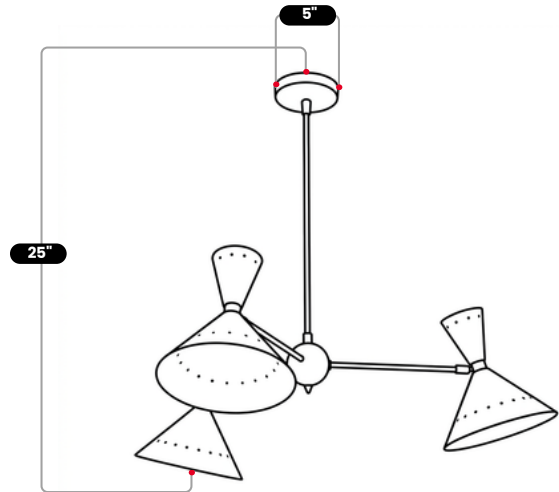

BrassBeam

THREE ARM PERFORATED PENDANT LIGHT

Matt Black

MATERIAL	Pure Brass
MOUNT TYPE	Ceiling Mounted
HEIGHT	25"(63.5cm)
WIDTH	35"(88.9cm)
BULB REQUIRED	3 Bulbs
BACKPLATE DIAMETER	5"(12.7cm)
BULB TYPE	E26 (US) / E27 (EU)
VOLTAGE	110-120V / 220-230V
MAX WATTAGE	50W (LED / Halogen)
DIMMABLE	With Dimmable Dimmer
BULB INCLUDED	No
IP RATING	IP20
LIGHT DIRECTION	Downlight
MOUNTING	Hardwired