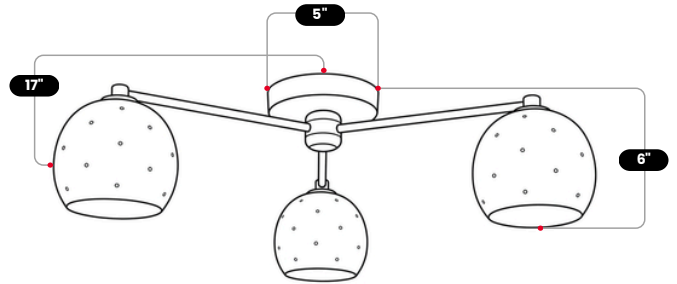

BrassBeam

THREE ARM FLUSH MOUNT CEILING LIGHT

Matt White

MATERIAL	Pure Brass
MOUNT TYPE	Ceiling Mounted
HEIGHT	6" (15.24cm)
WIDTH	17" (43.18cm)
DEPTH	17" (43.18cm)
BACKPLATE DIAMETER	5" (12.7 cm)
BULB TYPE	E12 (US) / E14 (EU)
VOLTAGE	110-120V / 220-230V
MAX WATTAGE	75W (LED / Halogen)
DIMMABLE	With Dimmable Dimmer
BULB INCLUDED	No
IP RATING	IP20
LIGHT DIRECTION	Downlight
MOUNTING	Hardwired