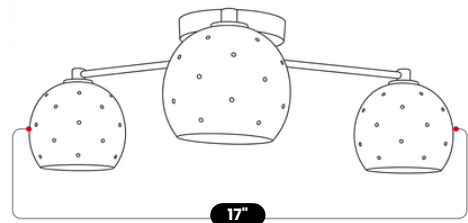

BrassBeam

THREE ARM FLUSH MOUNT CEILING LIGHT

Matt White

MATERIAL	Pure Brass
MOUNT TYPE	Ceiling Mounted
HEIGHT	6" (15.24cm)
WIDTH	17" (43.18cm)
DEPTH	17" (43.18cm)
BACKPLATE DIAMETER	5" (12.7 cm)
BULB TYPE	E12 (US) / E14 (EU)
VOLTAGE	110-120V / 220-230V
MAX WATTAGE	75W (LED / Halogen)
DIMMABLE	With Dimmable Dimmer
BULB INCLUDED	No
IP RATING	IP20
LIGHT DIRECTION	Downlight
MOUNTING	Hardwired