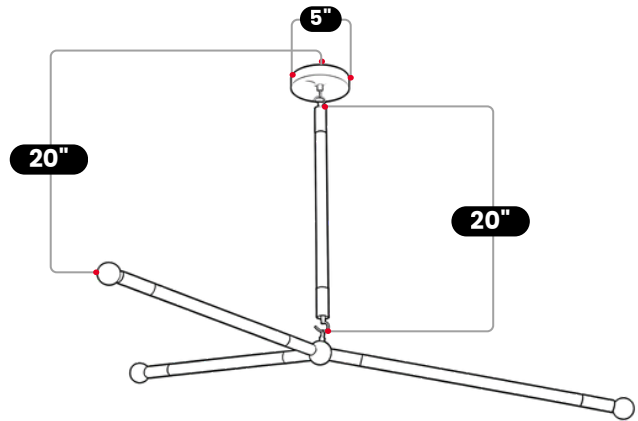

BrassBeam

THREE ARM BRASS CHANDELIER PENDANT LIGHT

Matt Black

MATERIAL	Pure Brass
MOUNT TYPE	Ceiling Mounted
HEIGHT	20" (50.8cm)
WIDTH	40" (101.6cm)
DEPTH	20" (50.8cm)
BACKPLATE DIAMETER	5" (12.7cm)
BULB TYPE	E12 (US) / (E14 EU)
VOLTAGE	110-120V / 220-230V
MAX WATTAGE	75W (LED / Halogen)
DIMMABLE	With Dimmable Dimmer
BULB INCLUDED	No
IP RATING	IP20
LIGHT DIRECTION	Multi-Directional
MOUNTING	Hardwired