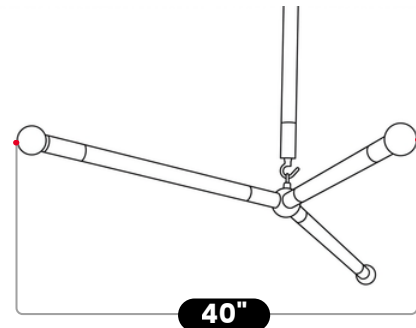

BrassBeam

THREE ARM BRASS CHANDELIER PENDANT LIGHT

Matt Black

MATERIAL	Pure Brass
MOUNT TYPE	Ceiling Mounted
HEIGHT	20" (50.8cm)
WIDTH	40" (101.6cm)
DEPTH	20" (50.8cm)
BACKPLATE DIAMETER	5" (12.7cm)
BULB TYPE	E12 (US) / (E14 EU)
VOLTAGE	110-120V / 220-230V
MAX WATTAGE	75W (LED / Halogen)
DIMMABLE	With Dimmable Dimmer
BULB INCLUDED	No
IP RATING	IP20
LIGHT DIRECTION	Multi-Directional
MOUNTING	Hardwired