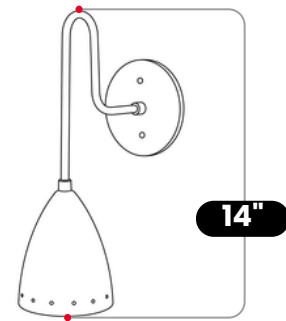

BrassBeam

Tapered Long Arm Dome Wall Lamp

Matt White

MATERIAL	Pure Brass
MOUNT TYPE	Wall Mounted
HEIGHT	14" (35.56cm)
WIDTH	5" (12.7cm)
DEPTH	8" (20.32cm)
BACKPLATE DIAMETER	5" (12.7cm)
BULB TYPE	E26 (US) / E27 (EU)
VOLTAGE	110-120V / 220-230V
MAX WATTAGE	50W (LED / Halogen)
DIMMABLE	With Dimmable Dimmer
BULB INCLUDED	No
IP RATING	IP20
LIGHT DIRECTION	Downlight
MOUNTING	Hardwired