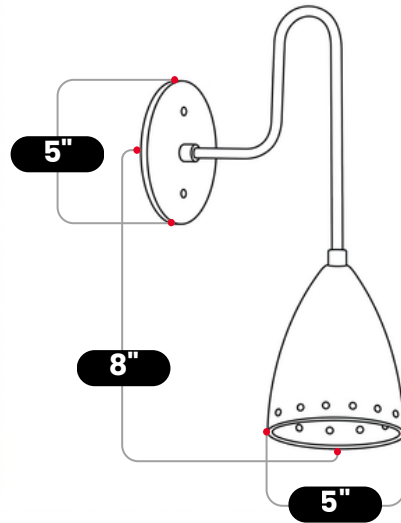

BrassBeam

Tapered Long Arm Dome Wall Lamp

Matt White

MATERIAL	Pure Brass
MOUNT TYPE	Wall Mounted
HEIGHT	14" (35.56cm)
WIDTH	5" (12.7cm)
DEPTH	8" (20.32cm)
BACKPLATE DIAMETER	5" (12.7cm)
BULB TYPE	E26 (US) / E27 (EU)
VOLTAGE	110-120V / 220-230V
MAX WATTAGE	50W (LED / Halogen)
DIMMABLE	With Dimmable Dimmer
BULB INCLUDED	No
IP RATING	IP20
LIGHT DIRECTION	Downlight
MOUNTING	Hardwired