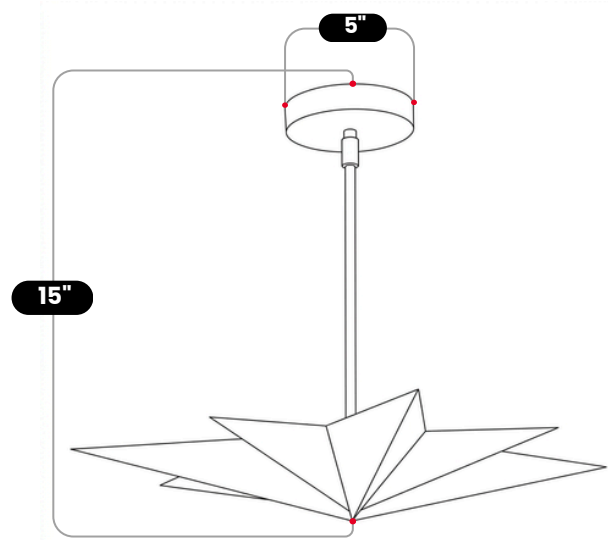

BrassBeam

Star Shade Brass Chandelier

Cream

MATERIAL	Pure Brass
MOUNT TYPE	Ceiling Mounted
HEIGHT	15" (38.1cm)
WIDTH	20" (50.8cm)
DEPTH	20" (50.8cm)
BACKPLATE DIAMETER	5" (12.7 cm)
BULB TYPE	E12 (US) / E14 (EU)
VOLTAGE	110-120V / 220-230V
MAX WATTAGE	75W (LED / Halogen)
DIMMABLE	With Dimmable Dimmer
BULB INCLUDED	No
IP RATING	IP20
LIGHT DIRECTION	Diffused
MOUNTING	Hardwired