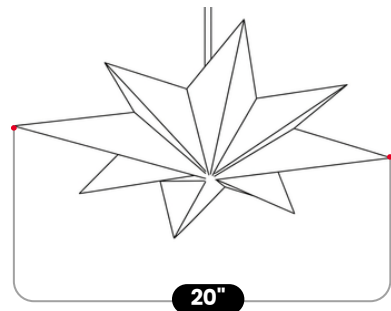

BrassBeam

Star Shade Brass Chandelier

Cream

MATERIAL	Pure Brass
MOUNT TYPE	Ceiling Mounted
HEIGHT	15" (38.1cm)
WIDTH	20" (50.8cm)
DEPTH	20" (50.8cm)
BACKPLATE DIAMETER	5" (12.7 cm)
BULB TYPE	E12 (US) / E14 (EU)
VOLTAGE	110-120V / 220-230V
MAX WATTAGE	75W (LED / Halogen)
DIMMABLE	With Dimmable Dimmer
BULB INCLUDED	No
IP RATING	IP20
LIGHT DIRECTION	Diffused
MOUNTING	Hardwired