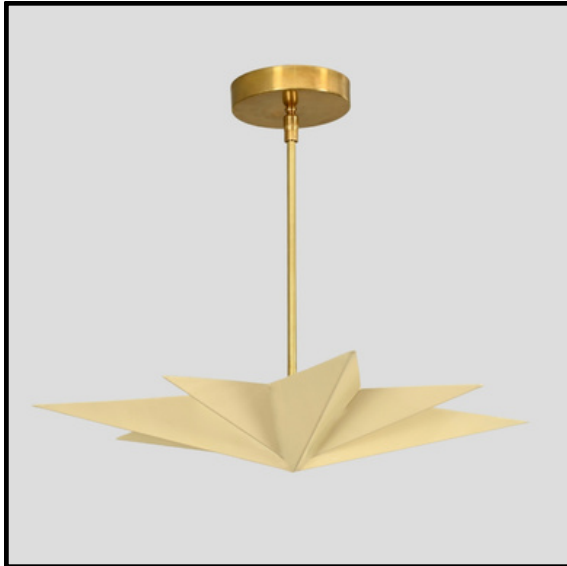

BrassBeam

Star Shade Brass Chandelier

Cream

MATERIAL	Pure Brass
MOUNT TYPE	Ceiling Mounted
HEIGHT	15" (38.1cm)
WIDTH	20" (50.8cm)
DEPTH	20" (50.8cm)
BACKPLATE DIAMETER	5" (12.7 cm)
BULB TYPE	E12 (US) / E14 (EU)
VOLTAGE	110-120V / 220-230V
MAX WATTAGE	75W (LED / Halogen)
DIMMABLE	With Dimmable Dimmer
BULB INCLUDED	No
IP RATING	IP20
LIGHT DIRECTION	Diffused
MOUNTING	Hardwired

BrassBeam
Handcrafted Brass Lighting