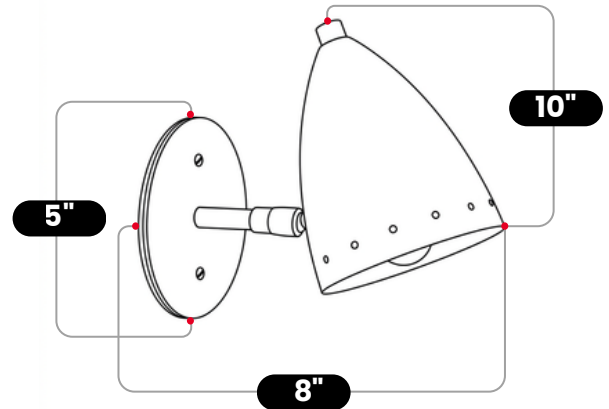

# BrassBeam

Small Bullet Brass Wall Sconce

Matt White

MATERIAL	Pure Brass
MOUNT TYPE	Wall Mounted
HEIGHT	10" (25.4cm)
WIDTH	5" (12.7cm)
DEPTH	8" (20.32cm)
BACKPLATE DIAMETER	5" (12.7cm)
BULB TYPE	E12 (US) / E14 (EU)
VOLTAGE	110-120V / 220-230V
MAX WATTAGE	50W (LED / Halogen)
DIMMABLE	With Dimmable Dimmer
BULB INCLUDED	No
IP RATING	IP20
LIGHT DIRECTION	Downlight
MOUNTING	Hardwired