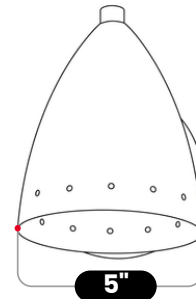

# BrassBeam

Small Bullet Brass Wall Sconce

Matt White

MATERIAL	Pure Brass
MOUNT TYPE	Wall Mounted
HEIGHT	10" (25.4cm)
WIDTH	5" (12.7cm)
DEPTH	8" (20.32cm)
BACKPLATE DIAMETER	5" (12.7cm)
BULB TYPE	E12 (US) / E14 (EU)
VOLTAGE	110-120V / 220-230V
MAX WATTAGE	50W (LED / Halogen)
DIMMABLE	With Dimmable Dimmer
BULB INCLUDED	No
IP RATING	IP20
LIGHT DIRECTION	Downlight
MOUNTING	Hardwired