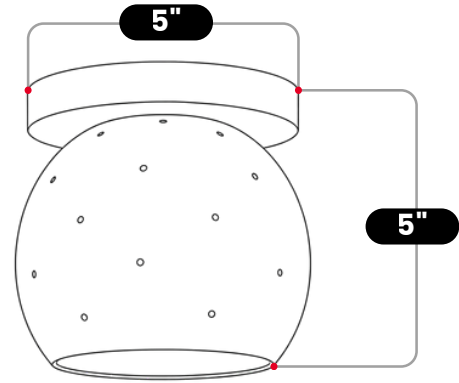

# BrassBeam

Small Ball Flush Mount Ceiling Light

Matt White

MATERIAL	Pure Brass
MOUNT TYPE	Ceiling Mounted
HEIGHT	5" (12.7cm)
WIDTH	5" (12.7cm)
DEPTH	5" (12.7cm)
BACKPLATE DIAMETER	5" (12.7cm)
BULB TYPE	E12 (US) / E14 (EU)
VOLTAGE	110-120V / 220-230V
MAX WATTAGE	75W (LED / Halogen)
DIMMABLE	With Dimmable Dimmer
BULB INCLUDED	No
IP RATING	IP20
LIGHT DIRECTION	Downlight
MOUNTING	Hardwired