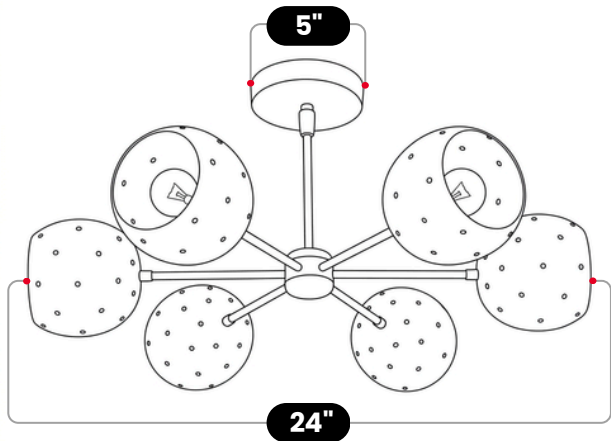

BrassBeam

Semi Flush Mount 6 Light Ceiling

Matt White and Matt Black

MATERIAL	Pure Brass
MOUNT TYPE	Ceiling Mounted
HEIGHT	11" (27.94cm)
WIDTH	24" (60.96cm)
DEPTH	24" (60.96cm)
BACKPLATE DIAMETER	5" (12.7 cm)
BULB TYPE	E12 (US) / E14 (EU)
VOLTAGE	110-120V/220-230V
MAX WATTAGE	75W (LED / Halogen)
DIMMABLE	With Dimmable Dimmer
BULB INCLUDED	No
IP RATING	IP20
LIGHT DIRECTION	Outward
MOUNTING	Hardwired