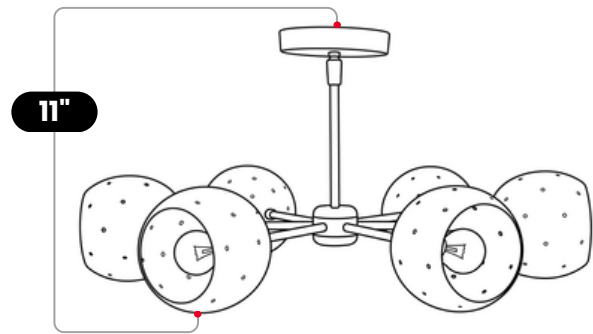

BrassBeam

Semi Flush Mount 6 Light Ceiling

Matt White and Matt Black

MATERIAL	Pure Brass
MOUNT TYPE	Ceiling Mounted
HEIGHT	11" (27.94cm)
WIDTH	24" (60.96cm)
DEPTH	24" (60.96cm)
BACKPLATE DIAMETER	5" (12.7 cm)
BULB TYPE	E12 (US) / E14 (EU)
VOLTAGE	110-120V/220-230V
MAX WATTAGE	75W (LED / Halogen)
DIMMABLE	With Dimmable Dimmer
BULB INCLUDED	No
IP RATING	IP20
LIGHT DIRECTION	Outward
MOUNTING	Hardwired