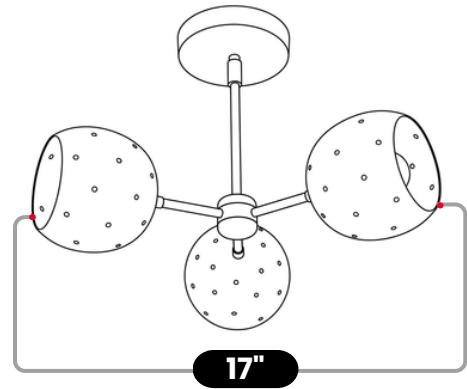

BrassBeam

SEMI FLUSH MOUNT 3 LIGHT

Matt White

MATERIAL	Pure Brass
MOUNT TYPE	Ceiling Mounted
HEIGHT	11" (27.94cm)
WIDTH	17" (43.18cm)
DEPTH	17" (43.18cm)
BACKPLATE DIAMETER	5" (12.7 cm)
BULB TYPE	E12 (US) / E14 (EU)
VOLTAGE	110-120V/220-230V
MAX WATTAGE	75W (LED / Halogen)
DIMMABLE	With Dimmable Dimmer
BULB INCLUDED	No
IP RATING	IP20
LIGHT DIRECTION	Multi-directional
MOUNTING	Hardwired