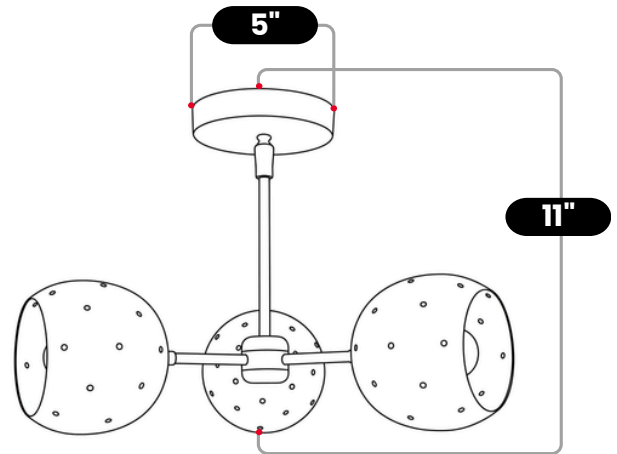

BrassBeam

SEMI FLUSH MOUNT 3 LIGHT

Matt White

MATERIAL	Pure Brass
MOUNT TYPE	Ceiling Mounted
HEIGHT	11" (27.94cm)
WIDTH	17" (43.18cm)
DEPTH	17" (43.18cm)
BACKPLATE DIAMETER	5" (12.7 cm)
BULB TYPE	E12 (US) / E14 (EU)
VOLTAGE	110-120V/220-230V
MAX WATTAGE	75W (LED / Halogen)
DIMMABLE	With Dimmable Dimmer
BULB INCLUDED	No
IP RATING	IP20
LIGHT DIRECTION	Multi-directional
MOUNTING	Hardwired