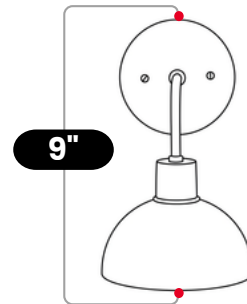

BrassBeam

ROUNDED DOME WALL LAMP

Matt White

| | |
|--------------------|----------------------|
| MATERIAL | Raw Brass |
| MOUNT TYPE | Wall Mounted |
| HEIGHT | 9"(22.86cm) |
| WIDTH | 6"(15.24cm) |
| DEPTH | 7"(17.78cm) |
| BACKPLATE DIAMETER | 5"(12.7cm) |
| BULB TYPE | E26 (US) / E27 (EU) |
| VOLTAGE | 110-120V / 220-230V |
| MAX WATTAGE | 50W (LED / Halogen) |
| DIMMABLE | With Dimmable Dimmer |
| BULB INCLUDED | No |
| IP RATING | IP20 |
| LIGHT DIRECTION | Downlight |
| MOUNTING | Hardwired |