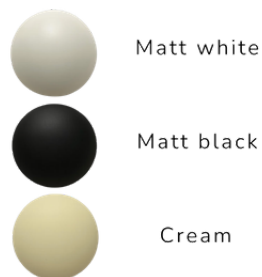

Available Finishes :

Product Notes :

1) Bulbs are not included. 2) Each Brass Beam fixture is handcrafted, making every piece unique. 3) Custom finishes and sizes available upon request. 4) All items are made to order, standard production time applies. 5) Visit [Brass Beam](https://www.brassbeam.com) product care and warranty information

BrassBeam
Handcrafted Brass Lighting