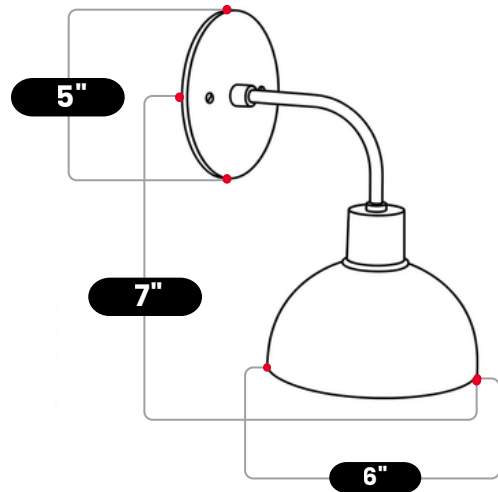

BrassBeam

ROUNDED DOME WALL LAMP

Matt White

| | |
|--------------------|----------------------|
| MATERIAL | Raw Brass |
| MOUNT TYPE | Wall Mounted |
| HEIGHT | 9"(22.86cm) |
| WIDTH | 6"(15.24cm) |
| DEPTH | 7"(17.78cm) |
| BACKPLATE DIAMETER | 5"(12.7cm) |
| BULB TYPE | E26 (US) / E27 (EU) |
| VOLTAGE | 110-120V / 220-230V |
| MAX WATTAGE | 50W (LED / Halogen) |
| DIMMABLE | With Dimmable Dimmer |
| BULB INCLUDED | No |
| IP RATING | IP20 |
| LIGHT DIRECTION | Downlight |
| MOUNTING | Hardwired |