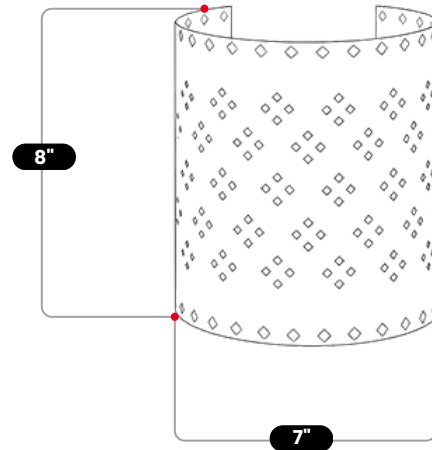

# BrassBeam

Perforated Wall Lamp – Cream Cylinder Sconce

Cream

MATERIAL	Pure Brass & Metal
MOUNT TYPE	Wall Mounted
HEIGHT	8" (20.32 cm)
WIDTH	7" (17.78 cm)
DEPTH	7" (17.78 cm)
BACKPLATE DIAMETER	5" (12,7 cm)
BULB TYPE	E12 (US) / E14 (EU)
VOLTAGE	110-120V / 220-230V
MAX WATTAGE	50W (LED / Halogen)
DIMMABLE	With Dimmable Dimmer
BULB INCLUDED	No
IP RATING	Ip20
LIGHT DIRECTION	Upward   Ambient Diffused
MOUNTING	Hardwired