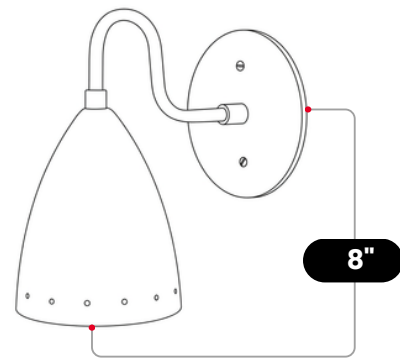

BrassBeam

MODERN WHITE WALL LIGHT

Matt White

MATERIAL	Pure Brass
MOUNT TYPE	Wall Mounted
HEIGHT	8.5" (21.59cm)
WIDTH	5" (12.7cm)
DEPTH	8" (20.32cm)
BACKPLATE DIAMETER	5" (12.7 cm)
BULB TYPE	E12 (US) / E14 (EU)
VOLTAGE	110-120V / 220-230V
MAX WATTAGE	50W (LED / Halogen)
DIMMABLE	With Dimmable Dimmer
BULB INCLUDED	No
IP RATING	IP20
LIGHT DIRECTION	Downlight
MOUNTING	Hardwired