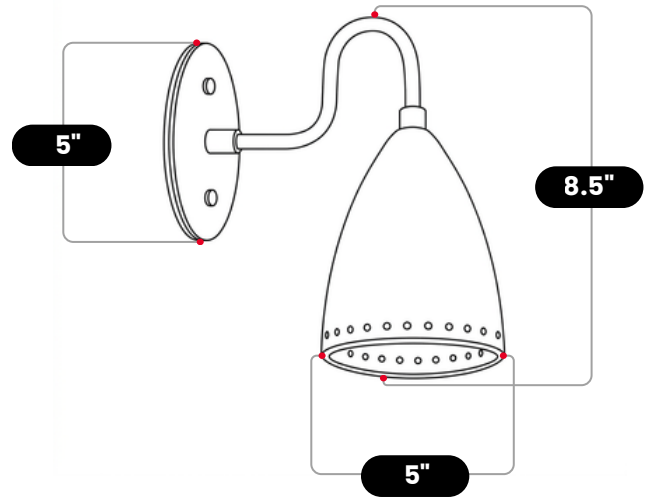

BrassBeam

MODERN WHITE WALL LIGHT

Matt White

MATERIAL	Pure Brass
MOUNT TYPE	Wall Mounted
HEIGHT	8.5" (21.59cm)
WIDTH	5" (12.7cm)
DEPTH	8" (20.32cm)
BACKPLATE DIAMETER	5" (12.7 cm)
BULB TYPE	E12 (US) / E14 (EU)
VOLTAGE	110-120V / 220-230V
MAX WATTAGE	50W (LED / Halogen)
DIMMABLE	With Dimmable Dimmer
BULB INCLUDED	No
IP RATING	IP20
LIGHT DIRECTION	Downlight
MOUNTING	Hardwired