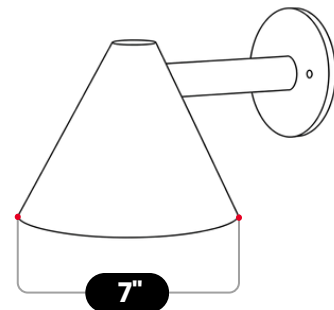

BrassBeam

Minimalistic Cone Wall Sconce

Matt Black

MATERIAL	Pure Brass
MOUNT TYPE	Wall Mounted
HEIGHT	7" (17.78cm)
DEPTH	11" (27.94cm)
WIDTH	7" (17.78cm)
BACKPLATE DIAMETER	5" (12.7 cm)
BULB TYPE	E12 (US) / E14 (EU)
VOLTAGE	110-120V / 220-230V
MAX WATTAGE	50W (LED / Halogen)
DIMMABLE	With Dimmable Dimmer
BULB INCLUDED	No
IP RATING	IP20
LIGHT DIRECTION	Downlight
MOUNTING	Hardwired