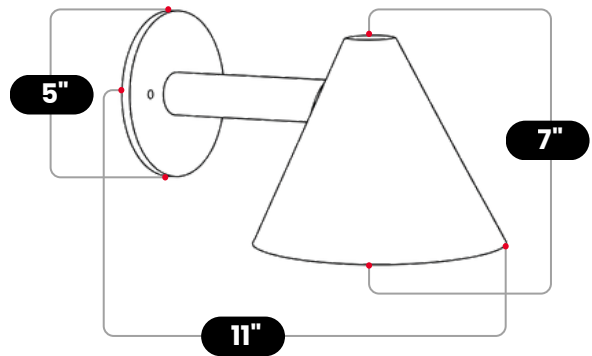

BrassBeam

Minimalistic Cone Wall Sconce

Matt Black

MATERIAL	Pure Brass
MOUNT TYPE	Wall Mounted
HEIGHT	7" (17.78cm)
DEPTH	11" (27.94cm)
WIDTH	7" (17.78cm)
BACKPLATE DIAMETER	5" (12.7 cm)
BULB TYPE	E12 (US) / E14 (EU)
VOLTAGE	110-120V / 220-230V
MAX WATTAGE	50W (LED / Halogen)
DIMMABLE	With Dimmable Dimmer
BULB INCLUDED	No
IP RATING	IP20
LIGHT DIRECTION	Downlight
MOUNTING	Hardwired