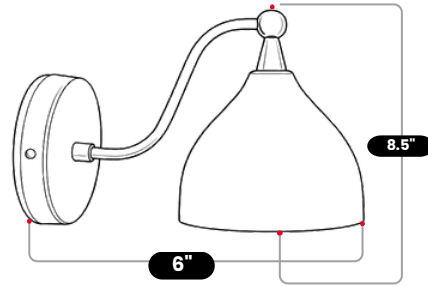

# BrassBeam

Minimalistic Brass Round Wall Sconce

Cream

MATERIAL	Pure Brass & Metal
MOUNT TYPE	Wall Mounted
HEIGHT	8.5" (21.59 cm)
WIDTH	6" (15.24 cm)
DEPTH	10" (25.4 cm)
BACKPLATE DIAMETER	5" (12,7 cm)
BULB TYPE	E12 (US) / E14 (EU)
VOLTAGE	110-120V / 220-230V
MAX WATTAGE	50W (LED / Halogen)
DIMMABLE	With Dimmable Dimmer
BULB INCLUDED	No
IP RATING	Ip20
LIGHT DIRECTION	Downlight
MOUNTING	Hardwired