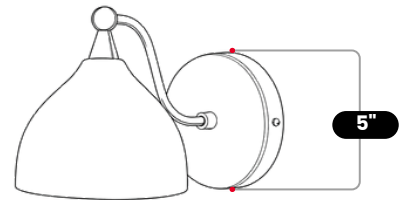

# BrassBeam

Minimalistic Brass Round Wall Sconce

Cream

MATERIAL	Pure Brass & Metal
MOUNT TYPE	Wall Mounted
HEIGHT	8.5" (21.59 cm)
WIDTH	6" (15.24 cm)
DEPTH	10" (25.4 cm)
BACKPLATE DIAMETER	5" (12,7 cm)
BULB TYPE	E12 (US) / E14 (EU)
VOLTAGE	110-120V / 220-230V
MAX WATTAGE	50W (LED / Halogen)
DIMMABLE	With Dimmable Dimmer
BULB INCLUDED	No
IP RATING	Ip20
LIGHT DIRECTION	Downlight
MOUNTING	Hardwired