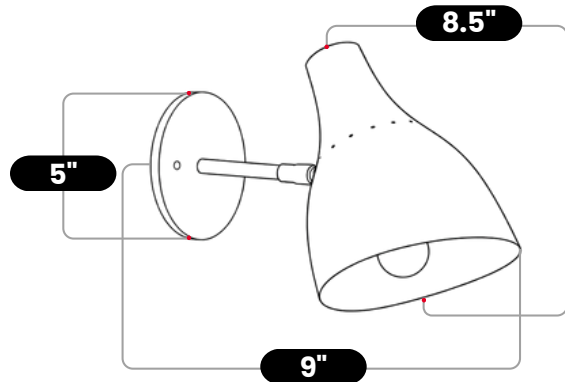

BrassBeam

MID CENTURY WALL SCONCE

Matt Black

| | |
|--------------------|----------------------|
| MATERIAL | Pure Brass |
| MOUNT TYPE | Wall Mounted |
| HEIGHT | 8.5"(21.59cm) |
| DEPTH | 9"(22.86cm) |
| WIDTH | 7"(17.78cm) |
| BACKPLATE DIAMETER | 5"(12.7 cm) |
| BULB TYPE | E12 (US) / E14 (EU) |
| VOLTAGE | 110-120V / 220-230V |
| MAX WATTAGE | 50W (LED / Halogen) |
| DIMMABLE | With Dimmable Dimmer |
| BULB INCLUDED | No |
| IP RATING | IP20 |
| LIGHT DIRECTION | Downlight |
| MOUNTING | Hardwired |