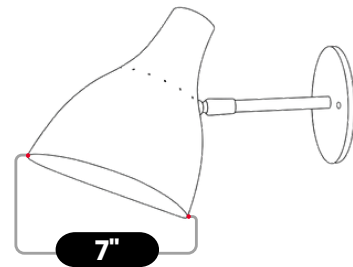

BrassBeam

MID CENTURY WALL SCONCE

Matt Black

| | |
|--------------------|----------------------|
| MATERIAL | Pure Brass |
| MOUNT TYPE | Wall Mounted |
| HEIGHT | 8.5"(21.59cm) |
| DEPTH | 9"(22.86cm) |
| WIDTH | 7"(17.78cm) |
| BACKPLATE DIAMETER | 5"(12.7 cm) |
| BULB TYPE | E12 (US) / E14 (EU) |
| VOLTAGE | 110-120V / 220-230V |
| MAX WATTAGE | 50W (LED / Halogen) |
| DIMMABLE | With Dimmable Dimmer |
| BULB INCLUDED | No |
| IP RATING | IP20 |
| LIGHT DIRECTION | Downlight |
| MOUNTING | Hardwired |