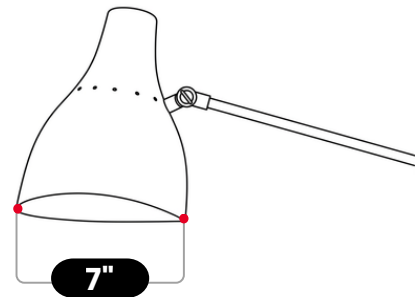

BrassBeam

LONG ARM FLARED CONE WALL LAMP

Matt Black

MATERIAL	Pure Brass
MOUNT TYPE	Wall Mounted
HEIGHT	8" (20.32cm)
WIDTH	7" (17.78cm)
DEPTH	17" (43.18cm)
BACKPLATE DIAMETER	5" (12.7cm)
BULB TYPE	E26 (US) / E27 (EU)
VOLTAGE	110-120V / 220-230V
MAX WATTAGE	50W (LED / Halogen)
DIMMABLE	With Dimmable Dimmer
BULB INCLUDED	No
IP RATING	IP20
LIGHT DIRECTION	Downlight
MOUNTING	Hardwired