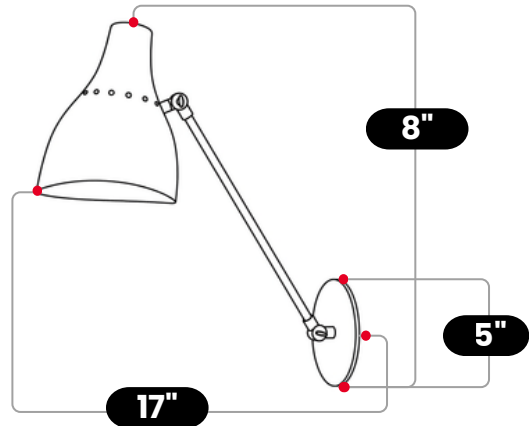

BrassBeam

LONG ARM FLARED CONE WALL LAMP

Matt Black

MATERIAL	Pure Brass
MOUNT TYPE	Wall Mounted
HEIGHT	8" (20.32cm)
WIDTH	7" (17.78cm)
DEPTH	17" (43.18cm)
BACKPLATE DIAMETER	5" (12.7cm)
BULB TYPE	E26 (US) / E27 (EU)
VOLTAGE	110-120V / 220-230V
MAX WATTAGE	50W (LED / Halogen)
DIMMABLE	With Dimmable Dimmer
BULB INCLUDED	No
IP RATING	IP20
LIGHT DIRECTION	Downlight
MOUNTING	Hardwired