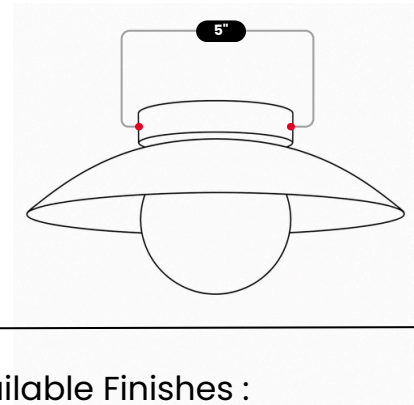

# BrassBeam

GLASS GLOBE BLACK SHADE FLUSH MOUNT

Raw Brass & Matt Black

MATERIAL	Pure Brass
MOUNT TYPE	Flush Mounted
HEIGHT	6" (15.24 cm)
WIDTH	12" (30.48 cm)
DEPTH	12" (30.48 cm)
BACKPLATE DIAMETER	5" (12.7 cm)
BULB TYPE	G9
VOLTAGE	110-120V / 220-230V
MAX WATTAGE	75W (LED / Halogen)
DIMMABLE	With Dimmable Dimmer
BULB INCLUDED	No
IP RATING	IP20
LIGHT DIRECTION	Downlight
MOUNTING	Hardwired