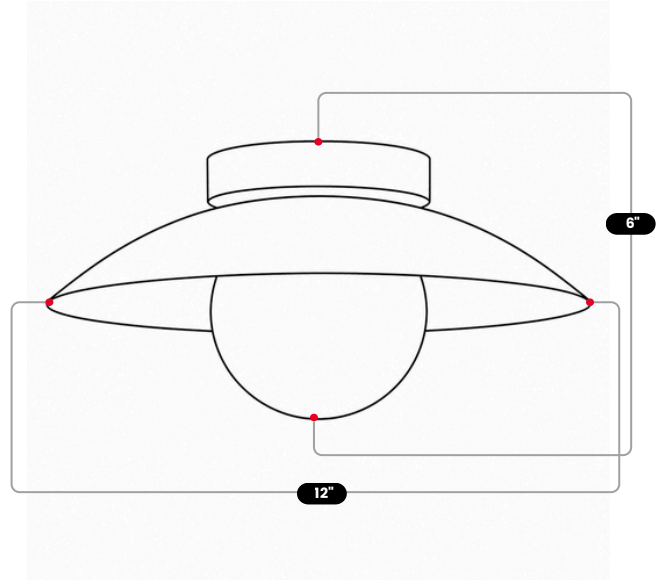

# BrassBeam

GLASS GLOBE BLACK SHADE FLUSH MOUNT

Raw Brass & Matt Black

MATERIAL	Pure Brass
MOUNT TYPE	Flush Mounted
HEIGHT	6" (15.24 cm)
WIDTH	12" (30.48 cm)
DEPTH	12" (30.48 cm)
BACKPLATE DIAMETER	5" (12.7 cm)
BULB TYPE	G9
VOLTAGE	110-120V / 220-230V
MAX WATTAGE	75W (LED / Halogen)
DIMMABLE	With Dimmable Dimmer
BULB INCLUDED	No
IP RATING	IP20
LIGHT DIRECTION	Downlight
MOUNTING	Hardwired