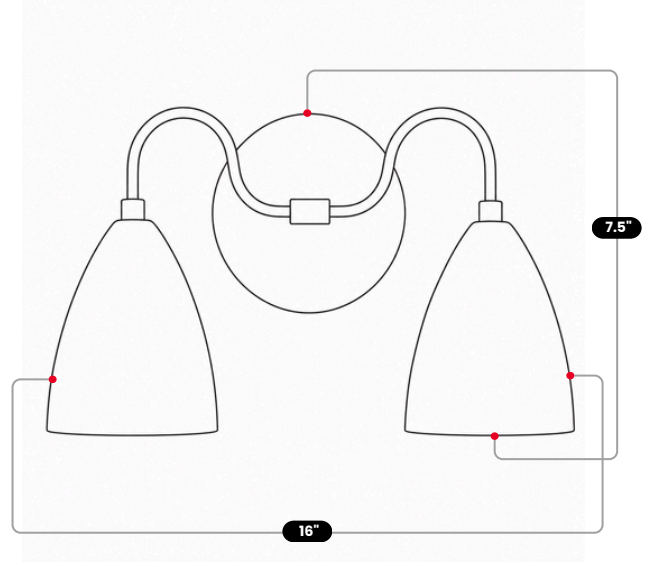

# BrassBeam

## DOUBLE WHITE DOME WALL SCONCE

Antique Brass & Matt White

MATERIAL	Pure Brass
MOUNT TYPE	Wall Mounted
HEIGHT	7.5" (19.05 cm)
WIDTH	16" (40.64 cm)
DEPTH	8" (20.32 cm)
BACKPLATE DIAMETER	5" (12.7 cm)
BULB TYPE	E12(US) / E14(EU)
VOLTAGE	110-120V / 220-230V
MAX WATTAGE	75W (LED / Halogen)
DIMMABLE	With Dimmable Dimmer
BULB INCLUDED	No
IP RATING	IP20
LIGHT DIRECTION	Downlight
MOUNTING	Hardwired