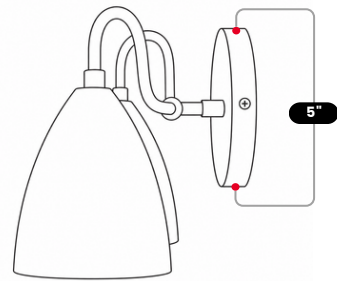

## DOUBLE WHITE DOME WALL SCONCE

Antique Brass & Matt White

MATERIAL	Pure Brass
MOUNT TYPE	Wall Mounted
HEIGHT	7.5" (19.05 cm)
WIDTH	16" (40.64 cm)
DEPTH	8" (20.32 cm)
BACKPLATE DIAMETER	5" (12.7 cm)
BULB TYPE	E12(US) / E14(EU)
VOLTAGE	110-120V / 220-230V
MAX WATTAGE	75W (LED / Halogen)
DIMMABLE	With Dimmable Dimmer
BULB INCLUDED	No
IP RATING	IP20
LIGHT DIRECTION	Downlight
MOUNTING	Hardwired