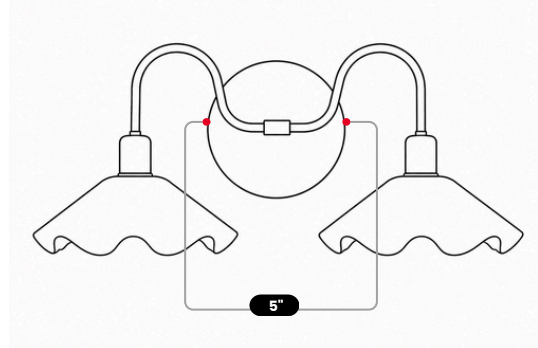

BrassBeam

DOUBLE FLOWER WALL SCONCE

Raw Brass & Matt White

MATERIAL	Pure Brass
MOUNT TYPE	Wall Mounted
HEIGHT	7.5" (19.05 cm)
WIDTH	16" (40.64 cm)
DEPTH	8" (20.32 cm)
BACKPLATE DIAMETER	5" (12.7 cm)
BULB TYPE	E12 (US) / E14 (EU)
VOLTAGE	110-120V / 220-230V
MAX WATTAGE	75W (LED / Halogen)
DIMMABLE	With Dimmable Dimmer
BULB INCLUDED	No
IP RATING	IP20
LIGHT DIRECTION	Downlight
MOUNTING	Hardwired