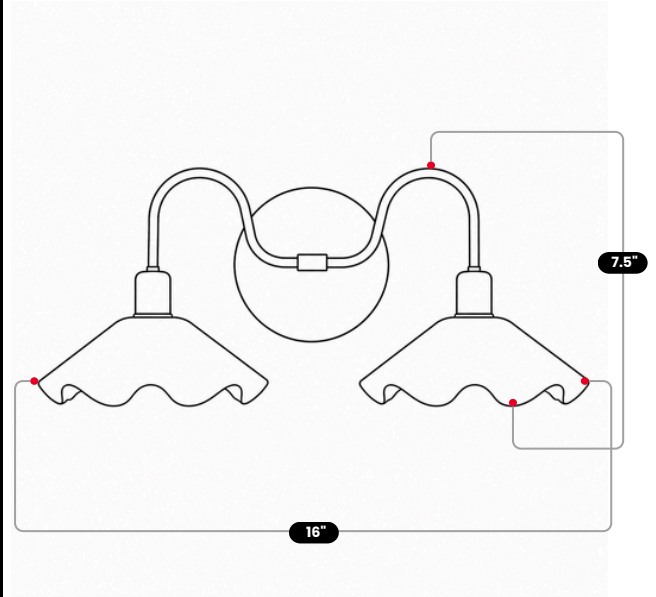

BrassBeam

DOUBLE FLOWER WALL SCONCE

Raw Brass & Matt White

MATERIAL	Pure Brass
MOUNT TYPE	Wall Mounted
HEIGHT	7.5" (19.05 cm)
WIDTH	16" (40.64 cm)
DEPTH	8" (20.32 cm)
BACKPLATE DIAMETER	5" (12.7 cm)
BULB TYPE	E12 (US) / E14 (EU)
VOLTAGE	110-120V / 220-230V
MAX WATTAGE	75W (LED / Halogen)
DIMMABLE	With Dimmable Dimmer
BULB INCLUDED	No
IP RATING	IP20
LIGHT DIRECTION	Downlight
MOUNTING	Hardwired