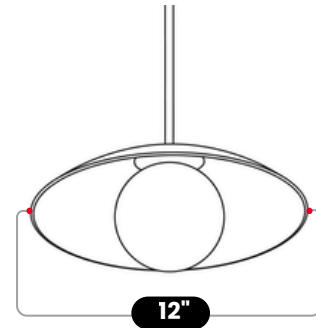

BrassBeam

DOME PENDANT LIGHT GLASS GLOBE

Cream

| | |
|--------------------|----------------------|
| MATERIAL | Pure Brass |
| MOUNT TYPE | Ceiling Mounted |
| HEIGHT | 18" (45.72cm) |
| DEPTH | 12" (30.48cm) |
| WIDTH | 12" (30.48cm) |
| BACKPLATE DIAMETER | 5" (12.7cm) |
| BULB TYPE | G9 Candelabra |
| VOLTAGE | 110-120V / 220-230V |
| MAX WATTAGE | 50W (LED / Halogen) |
| DIMMABLE | With Dimmable Dimmer |
| BULB INCLUDED | No |
| IP RATING | IP20 |
| LIGHT DIRECTION | Downlight |
| MOUNTING | Hardwired |