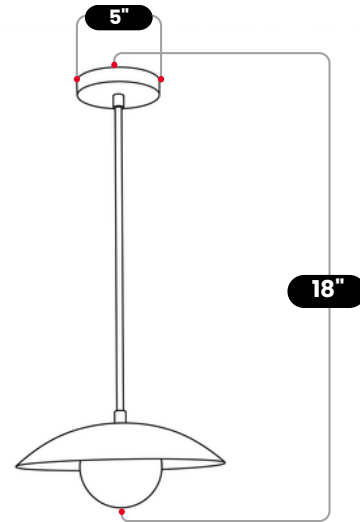

BrassBeam

DOME PENDANT LIGHT GLASS GLOBE

Cream

| | |
|--------------------|----------------------|
| MATERIAL | Pure Brass |
| MOUNT TYPE | Ceiling Mounted |
| HEIGHT | 18" (45.72cm) |
| DEPTH | 12" (30.48cm) |
| WIDTH | 12" (30.48cm) |
| BACKPLATE DIAMETER | 5" (12.7cm) |
| BULB TYPE | G9 Candelabra |
| VOLTAGE | 110-120V / 220-230V |
| MAX WATTAGE | 50W (LED / Halogen) |
| DIMMABLE | With Dimmable Dimmer |
| BULB INCLUDED | No |
| IP RATING | IP20 |
| LIGHT DIRECTION | Downlight |
| MOUNTING | Hardwired |