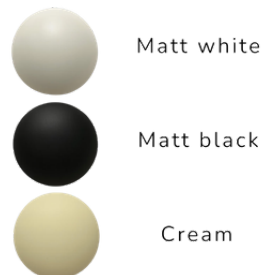

Available Finishes :

Product Notes :

1) Bulbs are not included. 2) Each Brass Beam fixture is handcrafted, making every piece unique. 3) Custom finishes and sizes available upon request. 4) All items are made to order, standard production time applies. 5) Visit [Brass Beam](https://www.brassbeam.com) product care and warranty information

BrassBeam
Handcrafted Brass Lighting