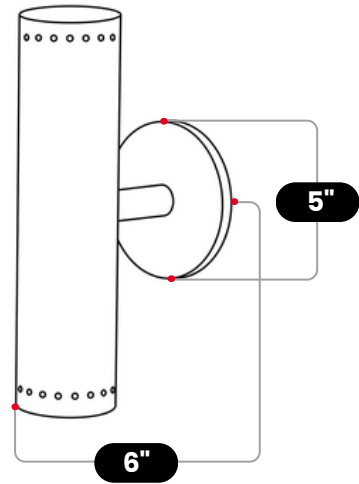

BrassBeam

Cylinder Wall Sconce

Matt White

| | |
|--------------------|----------------------|
| MATERIAL | Pure Brass |
| MOUNT TYPE | Wall Mounted |
| HEIGHT | 12" (30.48cm) |
| WIDTH | 5" (12.7cm) |
| DEPTH | 6" (15.24cm) |
| BACKPLATE DIAMETER | 5" (12.7 cm) |
| BULB TYPE | E12 (US) / E14 (EU) |
| VOLTAGE | 110-120V/220-230V |
| MAX WATTAGE | 75W (LED / Halogen) |
| DIMMABLE | With Dimmable Dimmer |
| BULB INCLUDED | No |
| IP RATING | IP20 |
| LIGHT DIRECTION | Up & Down |
| MOUNTING | Hardwired |