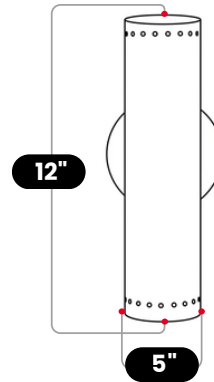

BrassBeam

Cylinder Wall Sconce

Matt White

| | |
|--------------------|----------------------|
| MATERIAL | Pure Brass |
| MOUNT TYPE | Wall Mounted |
| HEIGHT | 12" (30.48cm) |
| WIDTH | 5" (12.7cm) |
| DEPTH | 6" (15.24cm) |
| BACKPLATE DIAMETER | 5" (12.7 cm) |
| BULB TYPE | E12 (US) / E14 (EU) |
| VOLTAGE | 110-120V/220-230V |
| MAX WATTAGE | 75W (LED / Halogen) |
| DIMMABLE | With Dimmable Dimmer |
| BULB INCLUDED | No |
| IP RATING | IP20 |
| LIGHT DIRECTION | Up & Down |
| MOUNTING | Hardwired |