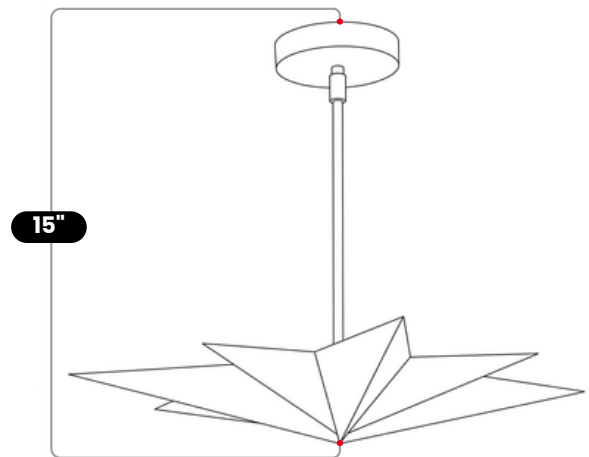

BrassBeam

Star Shade - Pendant Light Brass Chandelier

Cream

MATERIAL	Pure Brass
MOUNT TYPE	Ceiling Mounted
HEIGHT	15" (38.1cm)
WIDTH	20" (50.8cm)
DEPTH	20" (50.8cm)
BACKPLATE DIAMETER	5" (12.7 cm)
BULB TYPE	E12 (US) / E14 (Europe)
VOLTAGE	110-120V / 220-230V
MAX WATTAGE	75W (LED / Halogen)
DIMMABLE	With Dimmable Dimmer
BULB INCLUDED	No
IP RATING	IP20
LIGHT DIRECTION	Diffused
MOUNTING	Hardwired