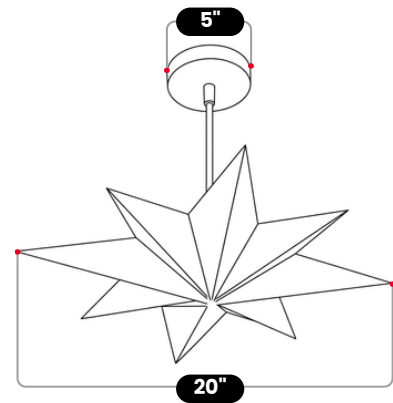

BrassBeam

Star Shade - Pendant Light Brass Chandelier

Cream

MATERIAL	Pure Brass
MOUNT TYPE	Ceiling Mounted
HEIGHT	15" (38.1cm)
WIDTH	20" (50.8cm)
DEPTH	20" (50.8cm)
BACKPLATE DIAMETER	5" (12.7 cm)
BULB TYPE	E12 (US) / E14 (Europe)
VOLTAGE	110-120V / 220-230V
MAX WATTAGE	75W (LED / Halogen)
DIMMABLE	With Dimmable Dimmer
BULB INCLUDED	No
IP RATING	IP20
LIGHT DIRECTION	Diffused
MOUNTING	Hardwired