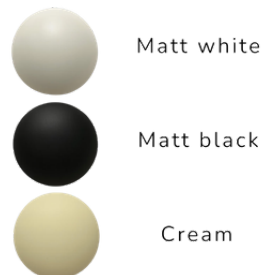

# BrassBeam

Star Shade - Flush Mount Ceiling Light

Cream

|                    |                      |
|--------------------|----------------------|
| MATERIAL           | Pure Brass           |
| MOUNT TYPE         | Ceiling Mounted      |
| HEIGHT             | 7" (17.78cm)         |
| WIDTH              | 20" (50.8cm)         |
| DEPTH              | 20" (50.8cm)         |
| BACKPLATE DIAMETER | 5" (12.7 cm)         |
| BULB TYPE          | E12 (US) / E14 (EU)  |
| VOLTAGE            | 110-120V / 220-230V  |
| MAX WATTAGE        | 75W (LED / Halogen)  |
| DIMMABLE           | With Dimmable Dimmer |
| BULB INCLUDED      | No                   |
| IP RATING          | IP20                 |
| LIGHT DIRECTION    | Top-front            |
| MOUNTING           | Hardwired            |

## Available Finishes :