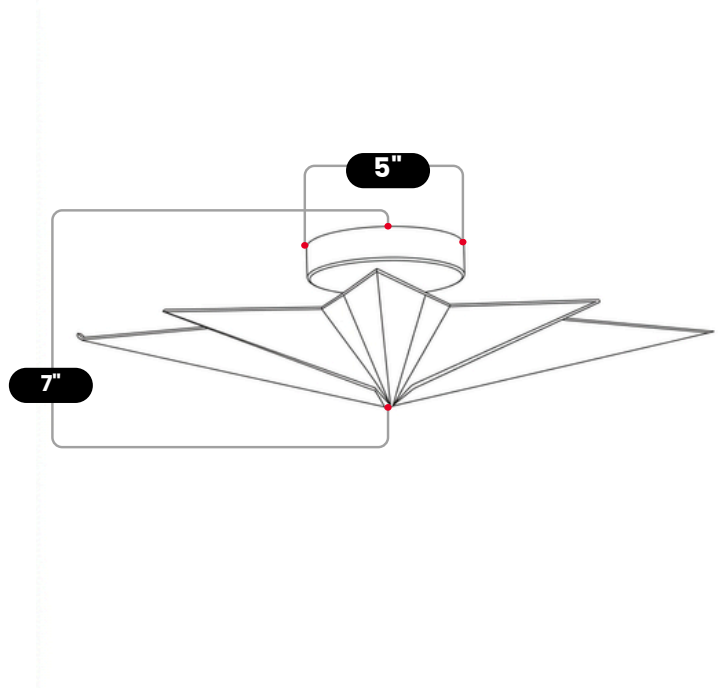

# BrassBeam

Star Shade - Flush Mount Ceiling Light

Cream

|                    |                      |
|--------------------|----------------------|
| MATERIAL           | Pure Brass           |
| MOUNT TYPE         | Ceiling Mounted      |
| HEIGHT             | 7" (17.78cm)         |
| WIDTH              | 20" (50.8cm)         |
| DEPTH              | 20" (50.8cm)         |
| BACKPLATE DIAMETER | 5" (12.7 cm)         |
| BULB TYPE          | E12 (US) / E14 (EU)  |
| VOLTAGE            | 110-120V / 220-230V  |
| MAX WATTAGE        | 75W (LED / Halogen)  |
| DIMMABLE           | With Dimmable Dimmer |
| BULB INCLUDED      | No                   |
| IP RATING          | IP20                 |
| LIGHT DIRECTION    | Top-front            |
| MOUNTING           | Hardwired            |