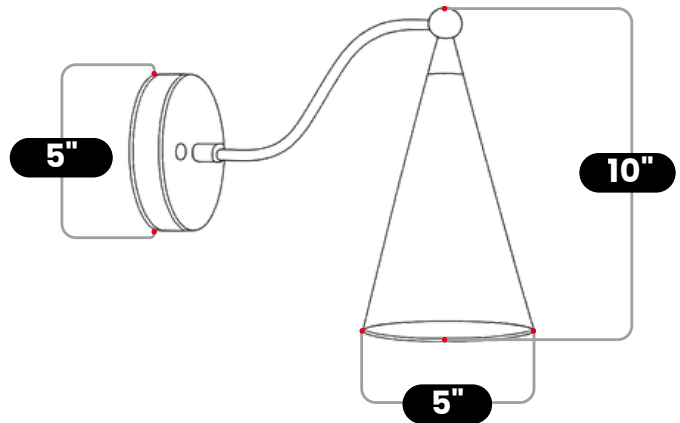

# BrassBeam

## CREAM CONE WALL LAMP

Cream

MATERIAL	Pure Brass
MOUNT TYPE	Wall Mounted
HEIGHT	10" (25.4cm)
WIDTH	5" (12.7cm)
DEPTH	12" (30.48cm)
BACKPLATE DIAMETER	5" (12.7 cm)
BULB TYPE	E12 (US) / E14 (EU)
VOLTAGE	110-120V / 220-230V
MAX WATTAGE	75W (LED / Halogen)
DIMMABLE	With Dimmable Dimmer
BULB INCLUDED	No
IP RATING	IP20
LIGHT DIRECTION	Downlightt
MOUNTING	Hardwired