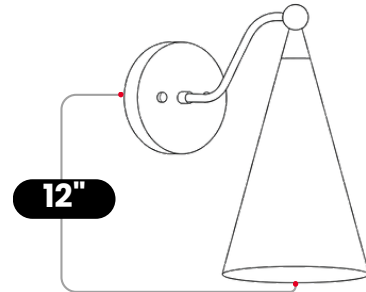

# BrassBeam

## CREAM CONE WALL LAMP

Cream

MATERIAL	Pure Brass
MOUNT TYPE	Wall Mounted
HEIGHT	10" (25.4cm)
WIDTH	5" (12.7cm)
DEPTH	12" (30.48cm)
BACKPLATE DIAMETER	5" (12.7 cm)
BULB TYPE	E12 (US) / E14 (EU)
VOLTAGE	110-120V / 220-230V
MAX WATTAGE	75W (LED / Halogen)
DIMMABLE	With Dimmable Dimmer
BULB INCLUDED	No
IP RATING	IP20
LIGHT DIRECTION	Downlightt
MOUNTING	Hardwired