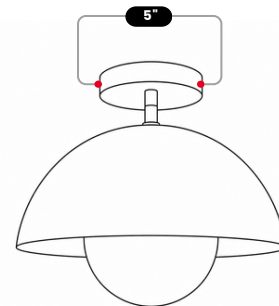

BrassBeam

BRASS DOME MATT BLACK FLUSH MOUNT

Raw Brass & Matt Black

MATERIAL	Pure Brass
MOUNT TYPE	Flush Mounted
HEIGHT	10" (25.4 cm)
WIDTH	15" (38.1 cm)
DEPTH	10" (25.4 cm)
BACKPLATE DIAMETER	5" (12.7 cm)
BULB TYPE	G9
VOLTAGE	110-120V / 220-230V
MAX WATTAGE	75W (LED / Halogen)
DIMMABLE	With Dimmable Dimmer
BULB INCLUDED	No
IP RATING	IP20
LIGHT DIRECTION	Downlight
MOUNTING	Hardwired