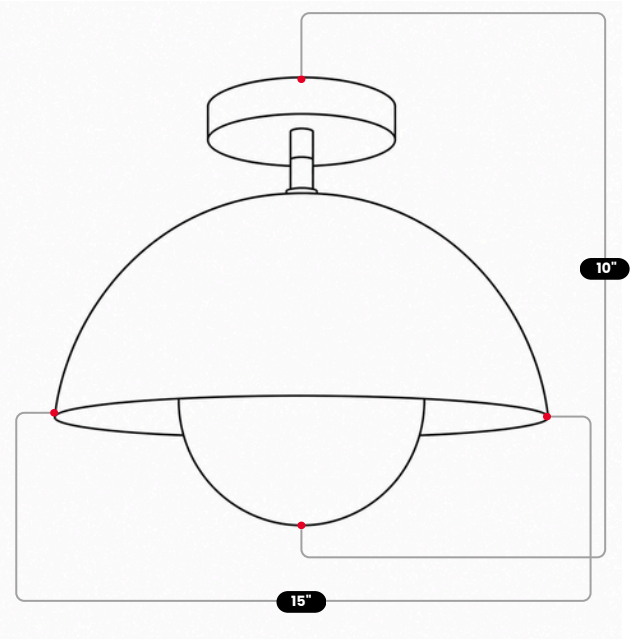

BrassBeam

BRASS DOME MATT BLACK FLUSH MOUNT

Raw Brass & Matt Black

MATERIAL	Pure Brass
MOUNT TYPE	Flush Mounted
HEIGHT	10" (25.4 cm)
WIDTH	15" (38.1 cm)
DEPTH	10" (25.4 cm)
BACKPLATE DIAMETER	5" (12.7 cm)
BULB TYPE	G9
VOLTAGE	110-120V / 220-230V
MAX WATTAGE	75W (LED / Halogen)
DIMMABLE	With Dimmable Dimmer
BULB INCLUDED	No
IP RATING	IP20
LIGHT DIRECTION	Downlight
MOUNTING	Hardwired