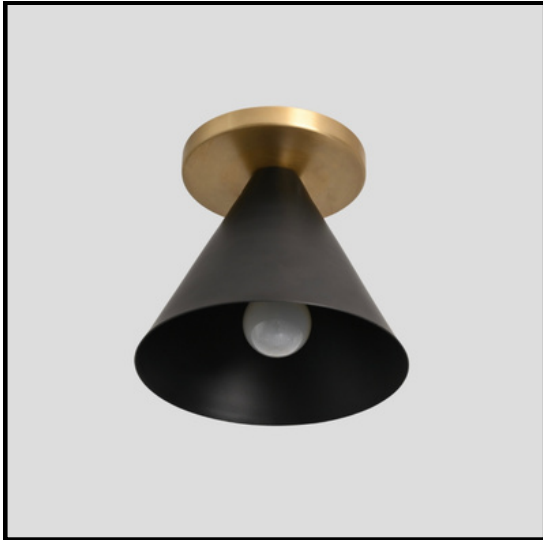

BrassBeam

BRASS CONE CEILING LIGHT

Matt Black

MATERIAL	Pure Brass
MOUNT TYPE	Ceiling Mounted
HEIGHT	8" (20.32cm)
DEPTH	7" (17.78cm)
WIDTH	7" (17.78cm)
BACKPLATE DIAMETER	5" (12.7cm)
BULB TYPE	E12 (US) / (E14 EU)
VOLTAGE	110-120V / 220-230V
MAX WATTAGE	75W (LED / Halogen)
DIMMABLE	With Dimmable Dimmer
BULB INCLUDED	No
IP RATING	IP20
LIGHT DIRECTION	Downlight
MOUNTING	Hardwired