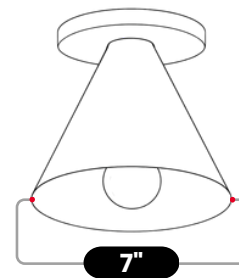

BrassBeam

BRASS CONE CEILING LIGHT

Matt Black

MATERIAL	Pure Brass
MOUNT TYPE	Ceiling Mounted
HEIGHT	8" (20.32cm)
DEPTH	7" (17.78cm)
WIDTH	7" (17.78cm)
BACKPLATE DIAMETER	5" (12.7cm)
BULB TYPE	E12 (US) / (E14 EU)
VOLTAGE	110-120V / 220-230V
MAX WATTAGE	75W (LED / Halogen)
DIMMABLE	With Dimmable Dimmer
BULB INCLUDED	No
IP RATING	IP20
LIGHT DIRECTION	Downlight
MOUNTING	Hardwired