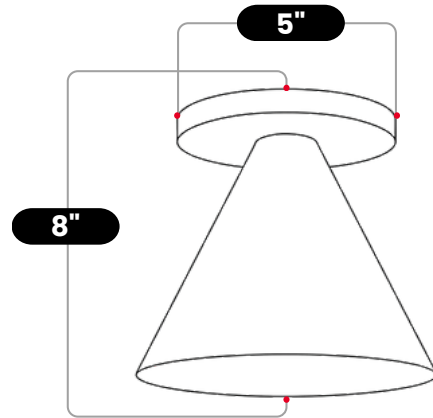

BrassBeam

BRASS CONE CEILING LIGHT

Matt Black

MATERIAL	Pure Brass
MOUNT TYPE	Ceiling Mounted
HEIGHT	8" (20.32cm)
DEPTH	7" (17.78cm)
WIDTH	7" (17.78cm)
BACKPLATE DIAMETER	5" (12.7cm)
BULB TYPE	E12 (US) / (E14 EU)
VOLTAGE	110-120V / 220-230V
MAX WATTAGE	75W (LED / Halogen)
DIMMABLE	With Dimmable Dimmer
BULB INCLUDED	No
IP RATING	IP20
LIGHT DIRECTION	Downlight
MOUNTING	Hardwired