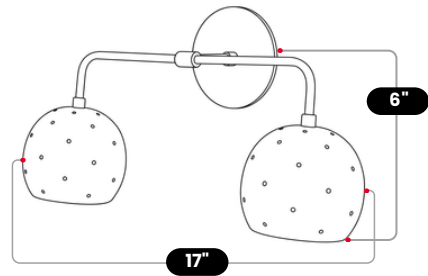

BrassBeam

BRASS & BLACK BALL VANITY LIGHT

Matt Black

MATERIAL	Pure Brass
MOUNT TYPE	Wall Mounted
HEIGHT	11.5" (29.21cm)
WIDTH	17" (43.18cm)
DEPTH	6" (15.24cm)
BACKPLATE DIAMETER	5" (12.7 cm)
BULB TYPE	E12 (US) / E14 (EU)
VOLTAGE	110-120V / 220-230V
MAX WATTAGE	75W (LED / Halogen)
DIMMABLE	With Dimmable Dimmer
BULB INCLUDED	No
IP RATING	IP20
LIGHT DIRECTION	Downlight
MOUNTING	Hardwired