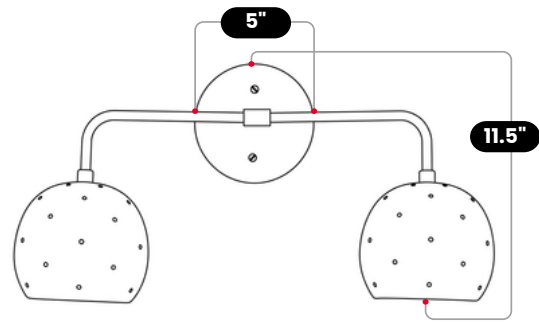

BrassBeam

BRASS & BLACK BALL VANITY LIGHT

Matt Black

MATERIAL	Pure Brass
MOUNT TYPE	Wall Mounted
HEIGHT	11.5" (29.21cm)
WIDTH	17" (43.18cm)
DEPTH	6" (15.24cm)
BACKPLATE DIAMETER	5" (12.7 cm)
BULB TYPE	E12 (US) / E14 (EU)
VOLTAGE	110-120V / 220-230V
MAX WATTAGE	75W (LED / Halogen)
DIMMABLE	With Dimmable Dimmer
BULB INCLUDED	No
IP RATING	IP20
LIGHT DIRECTION	Downlight
MOUNTING	Hardwired