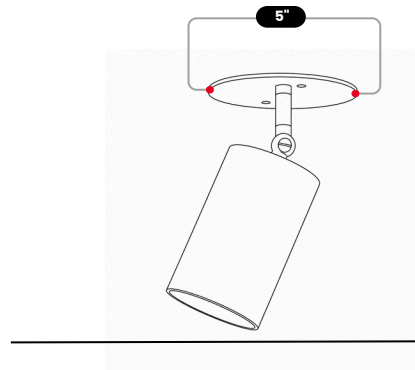

# BrassBeam

## BLACK CYLINDER ARTICULATED SPOTLIGHT

Raw Brass & Matt Black

MATERIAL	Pure Brass
MOUNT TYPE	Flush Mounted
HEIGHT	6" (15.24 cm)
WIDTH	3" (7.62 cm)
DEPTH	5" (12.7 cm)
BACKPLATE DIAMETER	5" (12.7 cm)
BULB TYPE	E12 (US) / E14 (EU)
VOLTAGE	110-120V / 220-230V
MAX WATTAGE	75W (LED / Halogen)
DIMMABLE	With Dimmable Dimmer
BULB INCLUDED	No
IP RATING	IP20
LIGHT DIRECTION	Downlight
MOUNTING	Hardwired