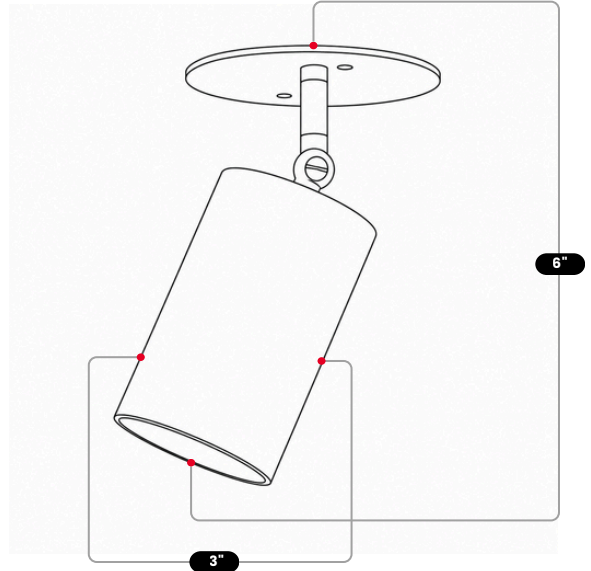

# BrassBeam

## BLACK CYLINDER ARTICULATED SPOTLIGHT

Raw Brass & Matt Black

MATERIAL	Pure Brass
MOUNT TYPE	Flush Mounted
HEIGHT	6" (15.24 cm)
WIDTH	3" (7.62 cm)
DEPTH	5" (12.7 cm)
BACKPLATE DIAMETER	5" (12.7 cm)
BULB TYPE	E12 (US) / E14 (EU)
VOLTAGE	110-120V / 220-230V
MAX WATTAGE	75W (LED / Halogen)
DIMMABLE	With Dimmable Dimmer
BULB INCLUDED	No
IP RATING	IP20
LIGHT DIRECTION	Downlight
MOUNTING	Hardwired