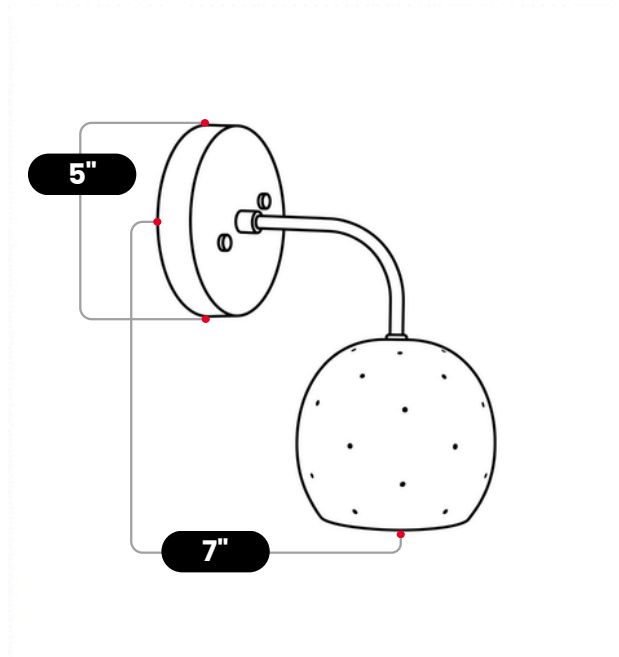

BrassBeam

BLACK BALL PERFORATED WALL SCONCE

Matt Black

MATERIAL	Pure Brass
MOUNT TYPE	Wall Mounted
HEIGHT	10" (25.4cm)
WIDTH	5" (12.7cm)
DEPTH	7" (17.78cm)
BACKPLATE DIAMETER	5" (12.7 cm)
BULB TYPE	E12 (US) / E14 (EU)
VOLTAGE	110-120V / 220-230V
MAX WATTAGE	75W (LED / Halogen)
DIMMABLE	With Dimmable Dimmer
BULB INCLUDED	No
IP RATING	IP20
LIGHT DIRECTION	Downlight
MOUNTING	Hardwired