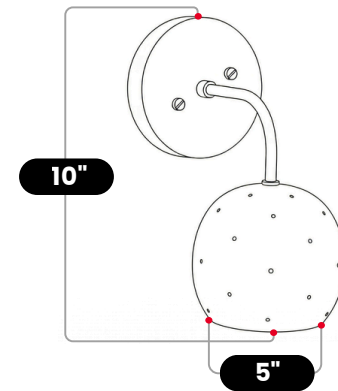

BrassBeam

BLACK BALL PERFORATED WALL SCONCE

Matt Black

MATERIAL	Pure Brass
MOUNT TYPE	Wall Mounted
HEIGHT	10" (25.4cm)
WIDTH	5" (12.7cm)
DEPTH	7" (17.78cm)
BACKPLATE DIAMETER	5" (12.7 cm)
BULB TYPE	E12 (US) / E14 (EU)
VOLTAGE	110-120V / 220-230V
MAX WATTAGE	75W (LED / Halogen)
DIMMABLE	With Dimmable Dimmer
BULB INCLUDED	No
IP RATING	IP20
LIGHT DIRECTION	Downlight
MOUNTING	Hardwired