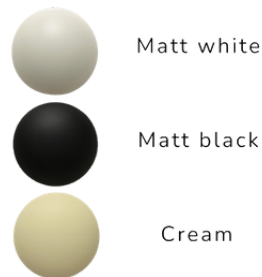

Available Finishes :

Product Notes :

1) Bulbs are not included. 2) Each Brass Beam fixture is handcrafted, making every piece unique. 3) Custom finishes and sizes available upon request. 4) All items are made to order, standard production time applies. 5) Visit [Brass Beam](https://www.brassbeam.com) product care and warranty information

BrassBeam
Handcrafted Brass Lighting