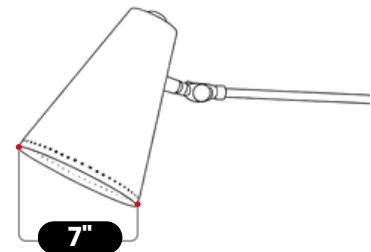

# BrassBeam

ADJUSTABLE LONG ARM CONE WALL LAMP

Cream

MATERIAL	Pure Brass
MOUNT TYPE	Wall Mounted
HEIGHT	8"(20.32cm)
WIDTH	7"(17.78cm)
DEPTH	17"(43.18cm)
BACKPLATE DIAMETER	5"(12.7cm)
BULB TYPE	E26 (US) / E27 (EU)
VOLTAGE	110-120V / 220-230V
MAX WATTAGE	50W (LED / Halogen)
DIMMABLE	With Dimmable Dimmer
BULB INCLUDED	No
IP RATING	IP20
LIGHT DIRECTION	Downlight
MOUNTING	Hardwired