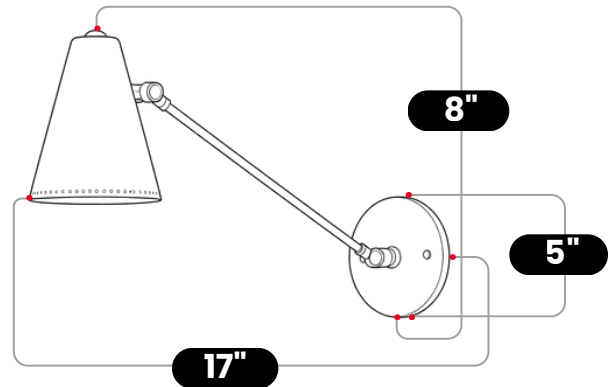

# BrassBeam

ADJUSTABLE LONG ARM CONE WALL LAMP

Cream

MATERIAL	Pure Brass
MOUNT TYPE	Wall Mounted
HEIGHT	8"(20.32cm)
WIDTH	7"(17.78cm)
DEPTH	17"(43.18cm)
BACKPLATE DIAMETER	5"(12.7cm)
BULB TYPE	E26 (US) / E27 (EU)
VOLTAGE	110-120V / 220-230V
MAX WATTAGE	50W (LED / Halogen)
DIMMABLE	With Dimmable Dimmer
BULB INCLUDED	No
IP RATING	IP20
LIGHT DIRECTION	Downlight
MOUNTING	Hardwired