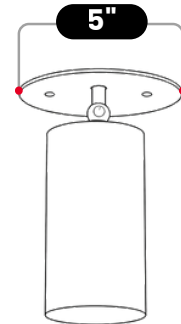

# BrassBeam

ADJUSTABLE CYLINDER CEILING SPOTLIGHT

Matt Black

MATERIAL	Pure Brass
MOUNT TYPE	Ceiling Mounted
HEIGHT	6"(15.24cm)
WIDTH	3"(7.62cm)
DEPTH	5"(12.7 cm)
BACKPLATE DIAMETER	5"(12.7 cm)
BULB TYPE	E12 (US) / E14 (EU)
VOLTAGE	110-120V / 220-230V
MAX WATTAGE	75W (LED / Halogen)
DIMMABLE	With Dimmable Dimmer
BULB INCLUDED	No
IP RATING	IP20
LIGHT DIRECTION	Downlight
MOUNTING	Hardwired