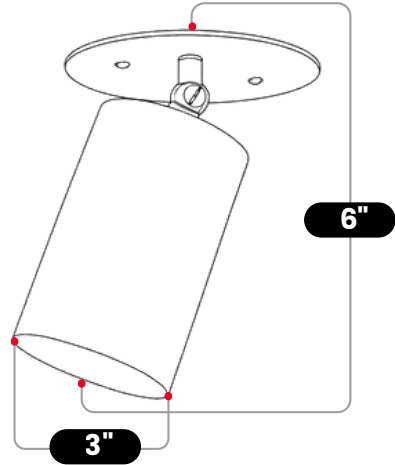

# BrassBeam

ADJUSTABLE CYLINDER CEILING SPOTLIGHT

Matt Black

MATERIAL	Pure Brass
MOUNT TYPE	Ceiling Mounted
HEIGHT	6"(15.24cm)
WIDTH	3"(7.62cm)
DEPTH	5"(12.7 cm)
BACKPLATE DIAMETER	5"(12.7 cm)
BULB TYPE	E12 (US) / E14 (EU)
VOLTAGE	110-120V / 220-230V
MAX WATTAGE	75W (LED / Halogen)
DIMMABLE	With Dimmable Dimmer
BULB INCLUDED	No
IP RATING	IP20
LIGHT DIRECTION	Downlight
MOUNTING	Hardwired