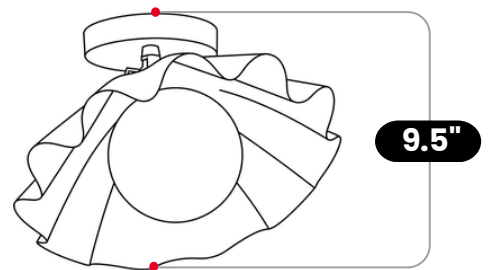

BrassBeam

ADJUSTABLE FLUSH MOUNT GLASS GLOBE

Raw Brass & Matt Black

MATERIAL	Pure Brass / Premium Glass
MOUNT TYPE	Flush Mounted
HEIGHT	9.5"(24.13cm)
DEPTH	12"(30.48cm)
WIDTH	12"(30.48cm)
BACKPLATE DIAMETER	5"(12.7cm)
BULB TYPE	G9 Candelabra
VOLTAGE	110-120V(US) / 220-230V(EU)
MAX WATTAGE	75W (LED / Halogen)
DIMMABLE	With Dimmable Dimmer
BULB INCLUDED	No
IP RATING	IP20
LIGHT DIRECTION	Downlight
MOUNTING	Hardwired