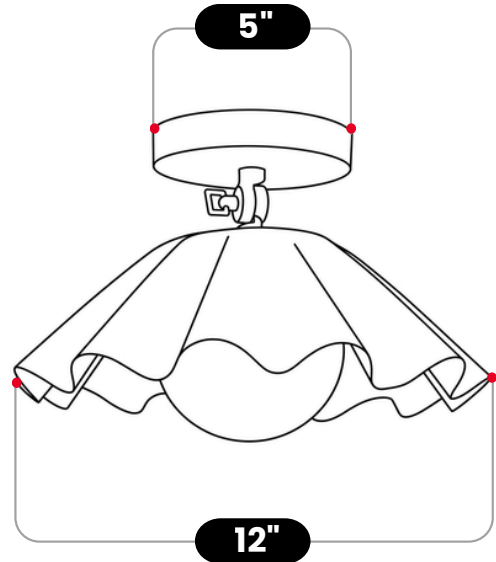

BrassBeam

ADJUSTABLE FLUSH MOUNT GLASS GLOBE

Raw Brass & Matt Black

MATERIAL	Pure Brass / Premium Glass
MOUNT TYPE	Flush Mounted
HEIGHT	9.5"(24.13cm)
DEPTH	12"(30.48cm)
WIDTH	12"(30.48cm)
BACKPLATE DIAMETER	5"(12.7cm)
BULB TYPE	G9 Candelabra
VOLTAGE	110-120V(US) / 220-230V(EU)
MAX WATTAGE	75W (LED / Halogen)
DIMMABLE	With Dimmable Dimmer
BULB INCLUDED	No
IP RATING	IP20
LIGHT DIRECTION	Downlight
MOUNTING	Hardwired