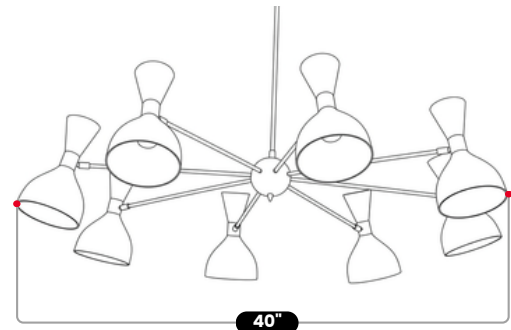

BrassBeam

8 LIGHT BRASS CHANDELIER

Cream

MATERIAL	Pure Brass
MOUNT TYPE	Ceiling Mounted
HEIGHT	25" (63.5cm)
WIDTH	40" (101.6cm)
DEPTH	40" (101.6cm)
BACKPLATE DIAMETER	5" (12.7 cm)
BULB TYPE	E26 (US) / E27 (EU)
VOLTAGE	110-120V / 220-230V
MAX WATTAGE	50W (LED / Halogen)
DIMMABLE	With Dimmable Dimmer
BULB INCLUDED	No
IP RATING	IP20
LIGHT DIRECTION	Downlight
MOUNTING	Hardwired