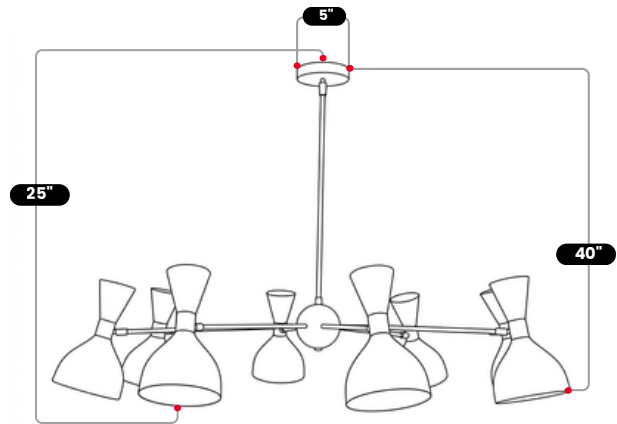

BrassBeam

8 LIGHT BRASS CHANDELIER

Cream

MATERIAL	Pure Brass
MOUNT TYPE	Ceiling Mounted
HEIGHT	25" (63.5cm)
WIDTH	40" (101.6cm)
DEPTH	40" (101.6cm)
BACKPLATE DIAMETER	5" (12.7 cm)
BULB TYPE	E26 (US) / E27 (EU)
VOLTAGE	110-120V / 220-230V
MAX WATTAGE	50W (LED / Halogen)
DIMMABLE	With Dimmable Dimmer
BULB INCLUDED	No
IP RATING	IP20
LIGHT DIRECTION	Downlight
MOUNTING	Hardwired