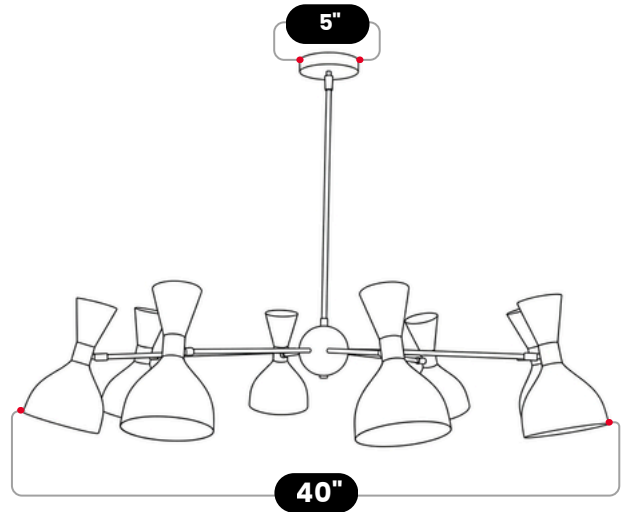

BrassBeam

8-Light Brass Chandelier

Cream

MATERIAL	Pure Brass
MOUNT TYPE	Ceiling Mounted
HEIGHT	25" (63.5cm)
WIDTH	40" (101.6cm)
DEPTH	40" (101.6cm)
BACKPLATE DIAMETER	5" (12.7 cm)
BULB TYPE	E26 (US) / E27 (EU)
VOLTAGE	110-120V / 220-230V
MAX WATTAGE	50W (LED / Halogen)
DIMMABLE	With Dimmable Dimmer
BULB INCLUDED	No
IP RATING	IP20
LIGHT DIRECTION	Downlight
MOUNTING	Hardwired