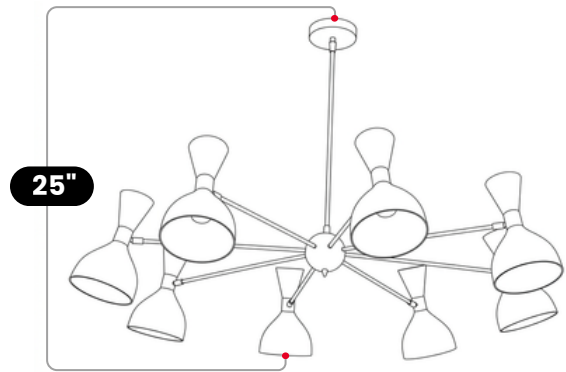

BrassBeam

8-Light Brass Chandelier

Cream

MATERIAL	Pure Brass
MOUNT TYPE	Ceiling Mounted
HEIGHT	25" (63.5cm)
WIDTH	40" (101.6cm)
DEPTH	40" (101.6cm)
BACKPLATE DIAMETER	5" (12.7 cm)
BULB TYPE	E26 (US) / E27 (EU)
VOLTAGE	110-120V / 220-230V
MAX WATTAGE	50W (LED / Halogen)
DIMMABLE	With Dimmable Dimmer
BULB INCLUDED	No
IP RATING	IP20
LIGHT DIRECTION	Downlight
MOUNTING	Hardwired