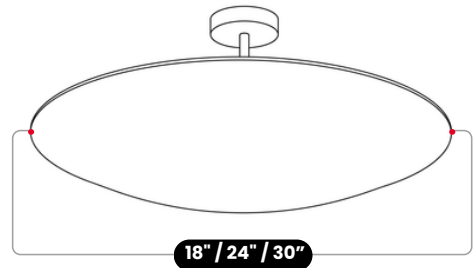

BrassBeam

6 LIGHT MODERN DOME CHANDELIER

Cream

MATERIAL	Pure Brass
MOUNT TYPE	Ceiling Mounted
HEIGHT	15" (38.1cm)
WIDTH	18" / 24" / 30"
BULB REQUIRED	6 Bulbs
BACKPLATE DIAMETER	5" (12.7 cm)
BULB TYPE	E12 (US) / E14 (EU)
VOLTAGE	110-120V/220-230V
MAX WATTAGE	50W (LED / Halogen)
DIMMABLE	With Dimmable Dimmer
BULB INCLUDED	No
IP RATING	IP20
LIGHT DIRECTION	Upward
MOUNTING	Hardwired