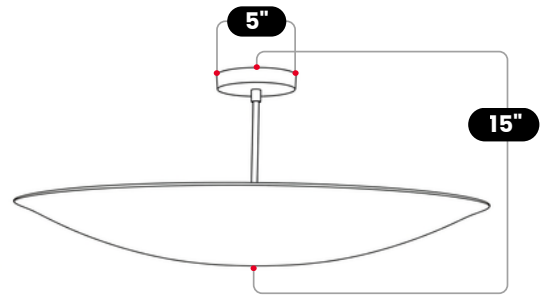

BrassBeam

6 LIGHT MODERN DOME CHANDELIER

Cream

MATERIAL	Pure Brass
MOUNT TYPE	Ceiling Mounted
HEIGHT	15" (38.1cm)
WIDTH	18" / 24" / 30"
BULB REQUIRED	6 Bulbs
BACKPLATE DIAMETER	5" (12.7 cm)
BULB TYPE	E12 (US) / E14 (EU)
VOLTAGE	110-120V/220-230V
MAX WATTAGE	50W (LED / Halogen)
DIMMABLE	With Dimmable Dimmer
BULB INCLUDED	No
IP RATING	IP20
LIGHT DIRECTION	Upward
MOUNTING	Hardwired