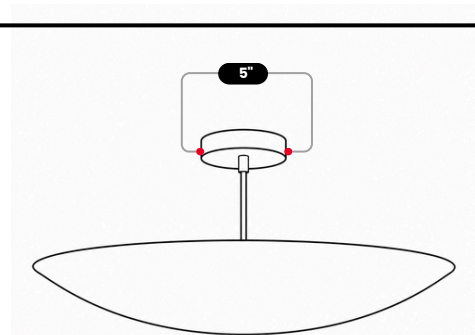

## 6 LIGHT BRASS DOME CHANDELIER

Raw Brass & Matt Black

MATERIAL	Pure Brass
MOUNT TYPE	Ceiling Mounted
HEIGHT	15" (38.1 cm)
DIAMETER	18" (45.72 cm)
BACKPLATE DIAMETER	5" (12.7 cm)
BULB TYPE	E12 (US) / E14 (EU)
VOLTAGE	110-120V / 220-230V
MAX WATTAGE	75W (LED / Halogen)
DIMMABLE	With Dimmable Dimmer
BULB INCLUDED	No
IP RATING	IP20
LIGHT DIRECTION	Downlight
MOUNTING	Hardwired