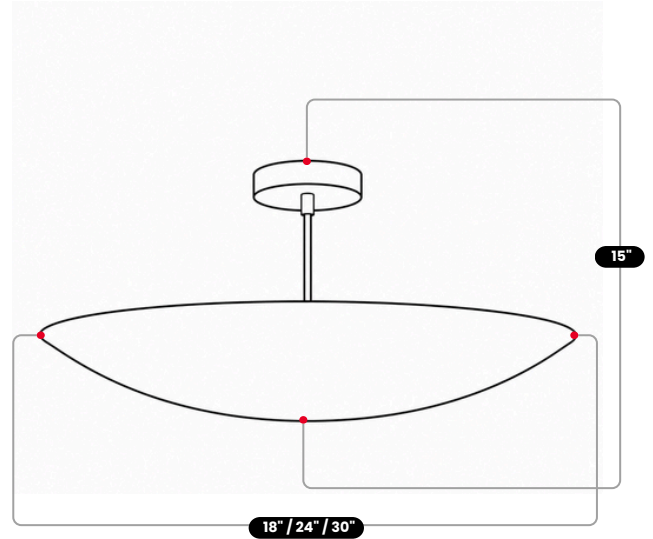

# BrassBeam

## 6 LIGHT BRASS DOME CHANDELIER

Raw Brass & Matt Black

MATERIAL	Pure Brass
MOUNT TYPE	Ceiling Mounted
HEIGHT	15" (38.1 cm)
DIAMETER	18" (45.72 cm)
BACKPLATE DIAMETER	5" (12.7 cm)
BULB TYPE	E12 (US) / E14 (EU)
VOLTAGE	110-120V / 220-230V
MAX WATTAGE	75W (LED / Halogen)
DIMMABLE	With Dimmable Dimmer
BULB INCLUDED	No
IP RATING	IP20
LIGHT DIRECTION	Downlight
MOUNTING	Hardwired