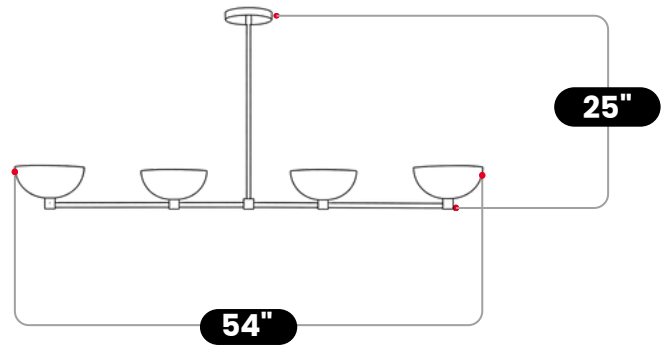

BrassBeam

4 Light Linear Dining Chandelier - Upward Shades

Cream

MATERIAL	Pure Brass & Metal
MOUNT TYPE	Ceiling Mounted
HEIGHT	25" (63.50 cm)
WIDTH	54" (137.16 cm)
DEPTH	8" (20.32 cm)
BACKPLATE DIAMETER	5" (12.7 cm)
BULB TYPE	E12 (US) / E14 (EU)
VOLTAGE	110-120V / 220-230V
MAX WATTAGE	75W (LED / Halogen)
DIMMABLE	With Dimmable Dimmer
BULB INCLUDED	No
IP RATING	Ip20
LIGHT DIRECTION	Uplight
MOUNTING	Hardwired