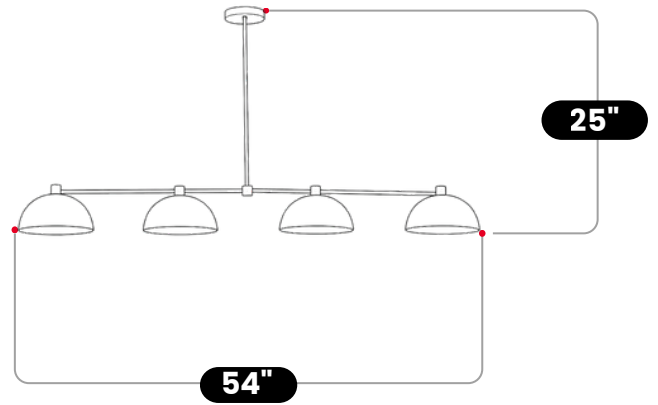

BrassBeam

4 Light Linear Dining Chandelier - Downward Shades

Cream

MATERIAL	Pure Brass & Metal
MOUNT TYPE	Ceiling Mounted
HEIGHT	25" (63.50 cm)
WIDTH	54" (137.16 cm)
DEPTH	8" (20.32 cm)
BACKPLATE DIAMETER	5" (12.7 cm)
BULB TYPE	E12 (US) / E14 (EU)
VOLTAGE	110-120V / 220-230V
MAX WATTAGE	75W (LED / Halogen)
DIMMABLE	With Dimmable Dimmer
BULB INCLUDED	No
IP RATING	Ip20
LIGHT DIRECTION	Downlight
MOUNTING	Hardwired