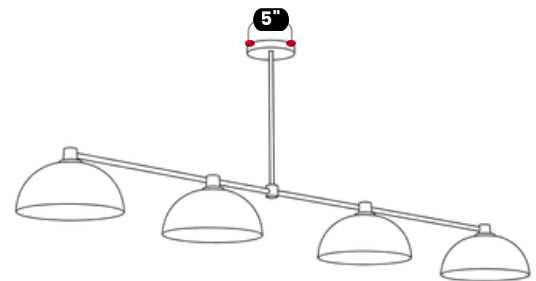

BrassBeam

4 Light Linear Dining Chandelier - Downward Shades

Cream

MATERIAL	Pure Brass & Metal
MOUNT TYPE	Ceiling Mounted
HEIGHT	25" (63.50 cm)
WIDTH	54" (137.16 cm)
DEPTH	8" (20.32 cm)
BACKPLATE DIAMETER	5" (12.7 cm)
BULB TYPE	E12 (US) / E14 (EU)
VOLTAGE	110-120V / 220-230V
MAX WATTAGE	75W (LED / Halogen)
DIMMABLE	With Dimmable Dimmer
BULB INCLUDED	No
IP RATING	Ip20
LIGHT DIRECTION	Downlight
MOUNTING	Hardwired